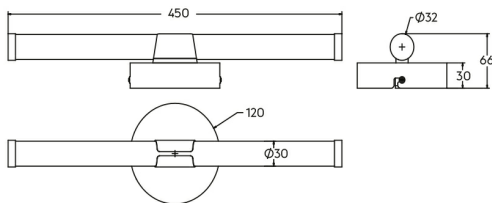

## PRODUCT DATASHEET

MODEL NO BN12-00586

DESCRIPTION BRY-LILY-D-450-7W-3IN1-GLD-IP44 MIRROR LAMP

**General Characteristics**

**Model No** : BN12-00586