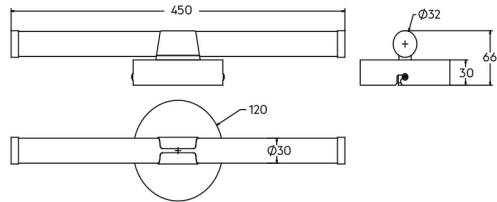

## PRODUCT DATASHEET

MODEL NO BN12-00586

DESCRIPTION BRY-LILY-D-450-7W-3IN1-GLD-IP44 MIRROR LAMP

**General Characteristics**

**Model No** : BN12-00586