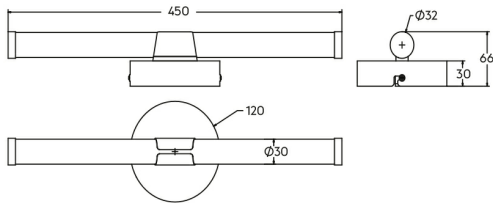

PRODUCT DATASHEET

MODEL NO BN12-00585

DESCRIPTION BRY-LILY-C-450-7W-3IN1-CHR-IP44 MIRROR LAMP

General Characteristics

Model No : BN12-00585