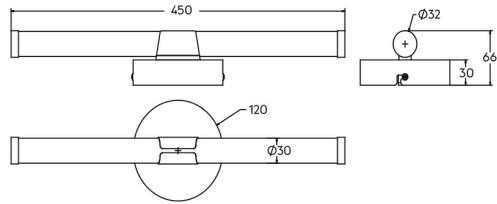

PRODUCT DATASHEET

MODEL NO BN12-00585

DESCRIPTION BRY-LILY-C-450-7W-3IN1-CHR-IP44 MIRROR LAMP

General Characteristics

Model No : BN12-00585