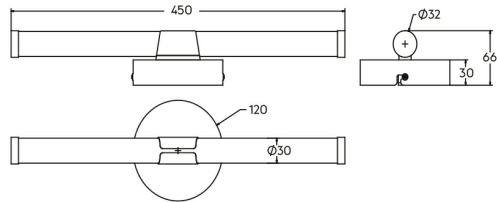

PRODUCT DATASHEET

MODEL NO BN12-00581

DESCRIPTION BRY-LILY-C-450-7W-3IN1-BLC-IP44 MIRROR LAMP

General Characteristics

Model No : BN12-00581