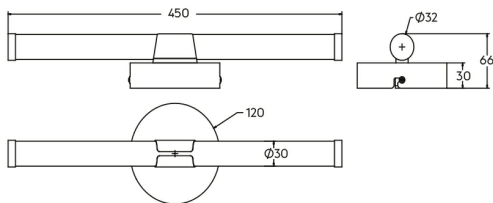

PRODUCT DATASHEET

MODEL NO BN12-00581

DESCRIPTION BRY-LILY-C-450-7W-3IN1-BLC-IP44 MIRROR LAMP

General Characteristics

Model No : BN12-00581