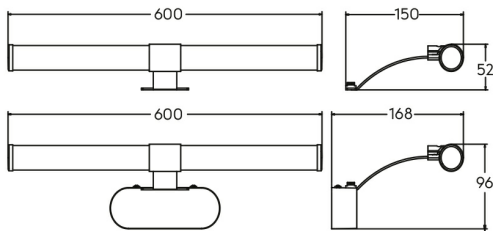

PRODUCT DATASHEET

MODEL NO BN12-00411

DESCRIPTION BRY-LILY-C-400-7W-4000K-BLC-IP44 MIRROR LAMP

General Characteristics

Model No : BN12-00411