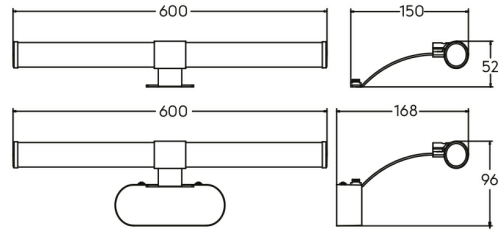

PRODUCT DATASHEET

MODEL NO BN12-00411

DESCRIPTION BRY-LILY-C-400-7W-4000K-BLC-IP44 MIRROR LAMP

General Characteristics

Model No : BN12-00411