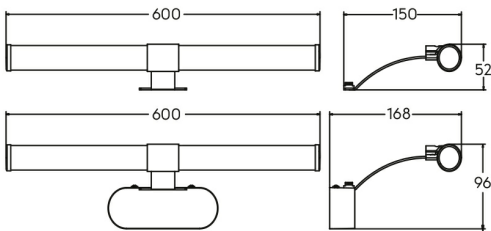

PRODUCT DATASHEET

MODEL NO BN12-00410

DESCRIPTION BRY-LILY-C-400-7W-4000K-WHT-IP44 MIRROR LAMP

General Characteristics

Model No : BN12-00410