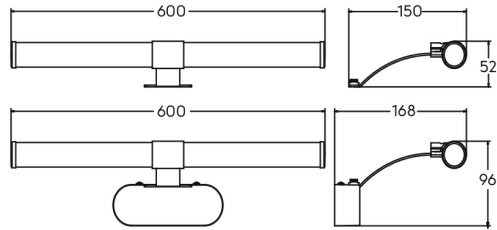

PRODUCT DATASHEET

MODEL NO BN12-00410

DESCRIPTION BRY-LILY-C-400-7W-4000K-WHT-IP44 MIRROR LAMP

General Characteristics

Model No : BN12-00410