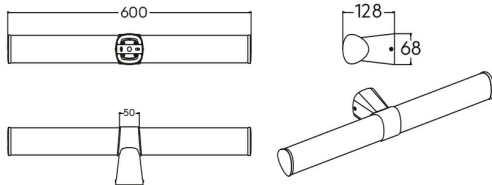

Braytron

PRODUCT DATASHEET

MODEL NO BN12-00285

DESCRIPTION BRY-LILY-B-600-12W-3IN1-CHR-IP44 MIRROR LAMP

IP44

3 CCT

 **ENERGY**

BRAYTRON
BN12-00285

Model No : BN12-00285