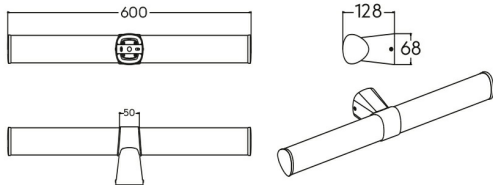

Braytron

PRODUCT DATASHEET

MODEL NO BN12-00281

DESCRIPTION BRY-LILY-B-600-12W-3IN1-BLC-IP44 MIRROR LAMP

IP44

3 CCT

BRAYTRON SRL

Bulavardul iuliu maniu, Nr.616, Sector 6, 061129, Bucuresti-ROMANIA