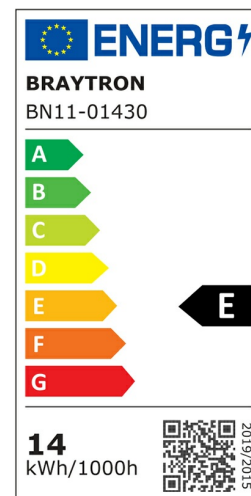

## PRODUCT DATASHEET

MODEL NO BN11-01430

DESCRIPTION BRY-LEDLINE-14W-RND-WHT-6500K-LED WALL LIGHT

### General Characteristics

Model No	:	BN11-01430
Main Family	:	Indoor Lighting
Sub Family	:	Led Batten Light
Type	:	Batten Light
Body Color	:	White
Lamp Shape	:	Non-Directional
Dimmable	:	Not-Dimmable
Light Source	:	LED
Warranty	:	2 years
Class	:	Class II
IP	:	IP20

### Electrical Characteristics

Lifetime	:	20000 h
Voltage	:	220-240V
Power Factor	:	>0,5
Material	:	PC
Working Temperature	:	-20 C+40 C
Frequency	:	50-60 Hz

### Product Characteristics

Wattage	:	14 w
Color Temperature	:	6500K
Quse Lumen	:	1550 lm
Color Rendering Index (CRI)	:	>80
Energy Efficiency Level	:	E
Beam Angle	:	110° Degrees
Color Category	:	Cool White