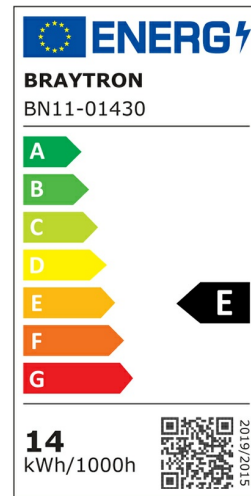

Braytron

PRODUCT DATASHEET

MODEL NO BN11-01430

DESCRIPTION BRY-LEDLINE-14W-RND-WHT-6500K-LED WALL LIGHT

BRAYTRON SRL

Bulavardul iuliu maniu, Nr.616, Sector 6, 061129, Bucuresti-ROMANIA

info@braytron.com

www.braytron.com

General Characteristics

Model No	:	BN11-01430
Main Family	:	Indoor Lighting
Sub Family	:	Led Batten Light
Type	:	Batten Light
Body Color	:	White
Lamp Shape	:	Non-Directional
Dimmable	:	Not-Dimmable
Light Source	:	LED
Warranty	:	2 years
Class	:	Class II
IP	:	IP20

Electrical Characteristics

Lifetime	:	20000 h
Voltage	:	220-240V
Power Factor	:	>0,5
Material	:	PC
Working Temperature	:	-20 C+40 C
Frequency	:	50-60 Hz

Package Informations

N.W.	:	4,5 kgs
G.W.	:	7,90 kgs
PCS/CTN	:	30 pcs
Length	:	1290 mm
Width	:	200 mm
Height	:	200 mm
EAN	:	5949097707681

Product Characteristics

Wattage	:	14 w
Color Temperature	:	6500K
Quse Lumen	:	1550 lm
Color Rendering Index (CRI)	:	>80
Energy Efficiency Level	:	E
Beam Angle	:	110° Degrees
Color Category	:	Cool White