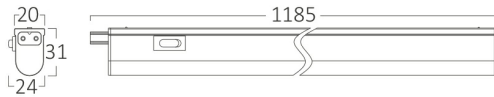

Braytron

PRODUCT DATASHEET

MODEL NO BN11-01430

DESCRIPTION BRY-LEDLINE-14W-RND-WHT-6500K-LED WALL LIGHT

BRAYTRON SRL

Bulavardul iuliu maniu, Nr.616, Sector 6, 061129, Bucuresti-ROMANIA

info@braytron.com

www.braytron.com