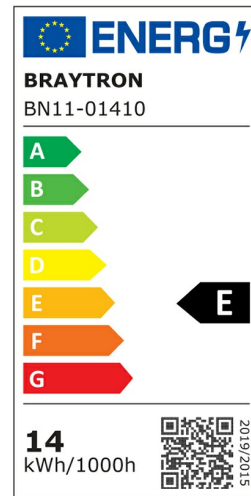

Braytron

PRODUCT DATASHEET

MODEL NO BN11-01410

DESCRIPTION BRY-LEDLINE-14W-RND-WHT-4000K-LED WALL LIGHT

BRAYTRON SRL

Bulavardul iuliu maniu, Nr.616, Sector 6, 061129, Bucuresti-ROMANIA

info@braytron.com

www.braytron.com

General Characteristics

Model No	:	BN11-01410
Main Family	:	Indoor Lighting
Sub Family	:	Led Batten Light
Type	:	Batten Light
Body Color	:	White
Lamp Shape	:	Non-Directional
Dimmable	:	Not-Dimmable
Light Source	:	LED
Warranty	:	2 years
Class	:	Class II
IP	:	IP20

Electrical Characteristics

Lifetime	:	20000 h
Voltage	:	220-240V
Power Factor	:	>0,5
Material	:	PC
Working Temperature	:	-20 C+40 C
Frequency	:	50-60 Hz

Package Informations

N.W.	:	4,5 kgs
G.W.	:	7,90 kgs
PCS/CTN	:	30 pcs
Length	:	1290 mm
Width	:	200 mm
Height	:	200 mm
EAN	:	5949097736810

Product Characteristics

Wattage	:	14 w
Color Temperature	:	4000K
Quse Lumen	:	1550 lm
Color Rendering Index (CRI)	:	>80
Energy Efficiency Level	:	E
Beam Angle	:	110° Degrees
Color Category	:	Natural White