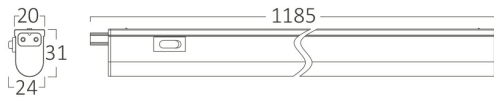

PRODUCT DATASHEET

MODEL NO BN11-01410

DESCRIPTION BRY-LEDLINE-14W-RND-WHT-4000K-LED WALL LIGHT

General Characteristics

Model No	:	BN11-01410
Main Family	:	Indoor Lighting
Sub Family	:	Led Batten Light
Type	:	Batten Light
Body Color	:	White
Lamp Shape	:	Non-Directional
Dimmable	:	Not-Dimmable
Light Source	:	LED
Warranty	:	2 years
Class	:	Class II
IP	:	IP20

Electrical Characteristics

Lifetime	:	20000 h
Voltage	:	220-240V
Power Factor	:	>0,5
Material	:	PC
Working Temperature	:	-20 C+40 C
Frequency	:	50-60 Hz

Package Informations

N.W.	:	4,5 kgs
G.W.	:	7,90 kgs
PCS/CTN	:	30 pcs
Length	:	1290 mm
Width	:	200 mm
Height	:	200 mm
EAN	:	5949097736810

Product Characteristics

Wattage	:	14 w
Color Temperature	:	4000K
Quse Lumen	:	1550 lm
Color Rendering Index (CRI)	:	>80
Energy Efficiency Level	:	E
Beam Angle	:	110° Degrees
Color Category	:	Natural White

Dimensions & Weight

P. Length	:	1185 mm
P. Width	:	20 mm
P. Height	:	31 mm
Weight	:	150 gr