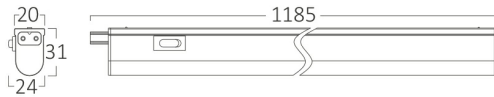

Braytron

PRODUCT DATASHEET

MODEL NO BN11-01410

DESCRIPTION BRY-LEDLINE-14W-RND-WHT-4000K-LED WALL LIGHT

BRAYTRON SRL

Bulavardul iuliu maniu, Nr.616, Sector 6, 061129, Bucuresti-ROMANIA

info@braytron.com

www.braytron.com