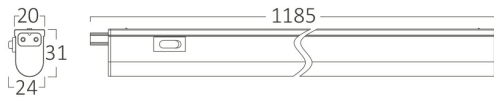

PRODUCT DATASHEET

MODEL NO BN11-01400

DESCRIPTION BRY-LEDLINE-14W-RND-WHT-3000K-LED WALL LIGHT

General Characteristics

Model No	:	BN11-01400
Main Family	:	Indoor Lighting
Sub Family	:	Led Batten Light
Type	:	Batten Light
Body Color	:	White
Lamp Shape	:	Non-Directional
Dimmable	:	Not-Dimmable
Light Source	:	LED
Warranty	:	2 years
Class	:	Class II
IP	:	IP20

Electrical Characteristics

Lifetime	:	20000 h
Voltage	:	220-240V
Power Factor	:	>0,5
Material	:	PC
Working Temperature	:	-20 C+40 C
Frequency	:	50-60 Hz

Package Informations

N.W.	:	4,5 kgs
G.W.	:	7,90 kgs
PCS/CTN	:	30 pcs
Length	:	1290 mm
Width	:	200 mm
Height	:	200 mm
EAN	:	5949097707674

Product Characteristics

Wattage	:	14 w
Color Temperature	:	3000K
Quse Lumen	:	1550 lm
Color Rendering Index (CRI)	:	>80
Energy Efficiency Level	:	E
Beam Angle	:	110° Degrees
Color Category	:	Warm White

Dimensions & Weight

P. Length	:	1185 mm
P. Width	:	20 mm
P. Height	:	31 mm
Weight	:	150 gr