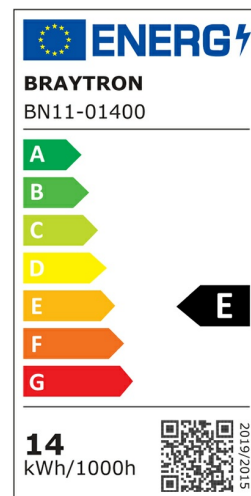

PRODUCT DATASHEET

MODEL NO BN11-01400

DESCRIPTION BRY-LEDLINE-14W-RND-WHT-3000K-LED WALL LIGHT

General Characteristics

Model No	:	BN11-01400
Main Family	:	Indoor Lighting
Sub Family	:	Led Batten Light
Type	:	Batten Light
Body Color	:	White
Lamp Shape	:	Non-Directional
Dimmable	:	Not-Dimmable
Light Source	:	LED
Warranty	:	2 years
Class	:	Class II
IP	:	IP20

Electrical Characteristics

Lifetime	:	20000 h
Voltage	:	220-240V
Power Factor	:	>0,5
Material	:	PC
Working Temperature	:	-20 C+40 C
Frequency	:	50-60 Hz

Package Informations

N.W.	:	4,5 kgs
G.W.	:	7,90 kgs
PCS/CTN	:	30 pcs
Length	:	1290 mm
Width	:	200 mm
Height	:	200 mm
EAN	:	5949097707674

Product Characteristics

Wattage	:	14 w
Color Temperature	:	3000K
Quse Lumen	:	1550 lm
Color Rendering Index (CRI)	:	>80
Energy Efficiency Level	:	E
Beam Angle	:	110° Degrees
Color Category	:	Warm White

Dimensions & Weight

P. Length	:	1185 mm
P. Width	:	20 mm
P. Height	:	31 mm
Weight	:	150 gr