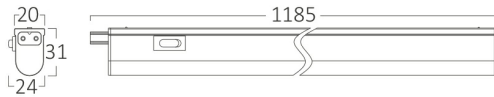

Braytron

PRODUCT DATASHEET

MODEL NO BN11-01400

DESCRIPTION BRY-LEDLINE-14W-RND-WHT-3000K-LED WALL LIGHT

BRAYTRON SRL

Bulavardul iuliu maniu, Nr.616, Sector 6, 061129, Bucuresti-ROMANIA

info@braytron.com

www.braytron.com

Page 1-2