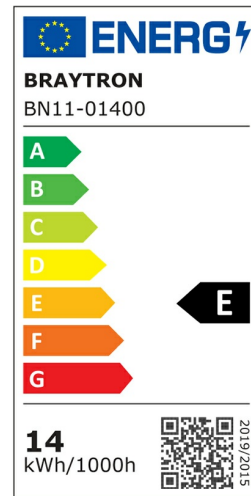

Braytron

PRODUCT DATASHEET

MODEL NO BN11-01400

DESCRIPTION BRY-LEDLINE-14W-RND-WHT-3000K-LED WALL LIGHT

BRAYTRON SRL

Bulavardul iuliu maniu, Nr.616, Sector 6, 061129, Bucuresti-ROMANIA

info@braytron.com

www.braytron.com

Page 1-2

General Characteristics

Model No	:	BN11-01400
Main Family	:	Indoor Lighting
Sub Family	:	Led Batten Light
Type	:	Batten Light
Body Color	:	White
Lamp Shape	:	Non-Directional
Dimmable	:	Not-Dimmable
Light Source	:	LED
Warranty	:	2 years
Class	:	Class II
IP	:	IP20

Electrical Characteristics

Lifetime	:	20000 h
Voltage	:	220-240V
Power Factor	:	>0,5
Material	:	PC
Working Temperature	:	-20 C+40 C
Frequency	:	50-60 Hz

Package Informations

N.W.	:	4,5 kgs
G.W.	:	7,90 kgs
PCS/CTN	:	30 pcs
Length	:	1290 mm
Width	:	200 mm
Height	:	200 mm
EAN	:	5949097707674

Product Characteristics

Wattage	:	14 w
Color Temperature	:	3000K
Quse Lumen	:	1550 lm
Color Rendering Index (CRI)	:	>80
Energy Efficiency Level	:	E
Beam Angle	:	110° Degrees
Color Category	:	Warm White