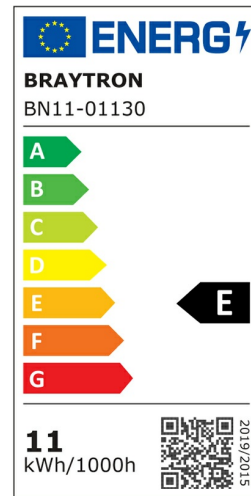

Braytron

PRODUCT DATASHEET

MODEL NO BN11-01130

DESCRIPTION BRY-LEDLINE-11W-RND-WHT-6500K-LED WALL LIGHT

BRAYTRON SRL

Bulavardul iuliu maniu, Nr.616, Sector 6, 061129, Bucuresti-ROMANIA

info@braytron.com

www.braytron.com

Page 1-2

General Characteristics

Model No	:	BN11-01130
Main Family	:	Indoor Lighting
Sub Family	:	Led Batten Light
Type	:	Batten Light
Body Color	:	White
Lamp Shape	:	Non-Directional
Dimmable	:	Not-Dimmable
Light Source	:	LED
Warranty	:	2 years
Class	:	Class II
IP	:	IP20

Electrical Characteristics

Lifetime	:	20000 h
Voltage	:	220-240V
Power Factor	:	>0,5
Material	:	PC
Working Temperature	:	-20 C+40 C
Frequency	:	50-60 Hz

Package Informations

N.W.	:	3,60 kgs
G.W.	:	6,20 kgs
PCS/CTN	:	30 pcs
Length	:	990 mm
Width	:	200 mm
Height	:	200 mm
EAN	:	5949097707667

Product Characteristics

Wattage	:	11 w
Color Temperature	:	6500K
Quse Lumen	:	1220 lm
Color Rendering Index (CRI)	:	>80
Energy Efficiency Level	:	E
Beam Angle	:	110° Degrees
Color Category	:	Cool White