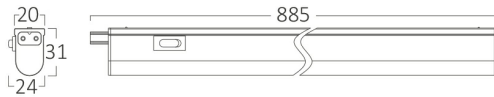

Braytron

PRODUCT DATASHEET

MODEL NO BN11-01130

DESCRIPTION BRY-LEDLINE-11W-RND-WHT-6500K-LED WALL LIGHT

BRAYTRON SRL

Bulavardul iuliu maniu, Nr.616, Sector 6, 061129, Bucuresti-ROMANIA

info@braytron.com

www.braytron.com

Page 1-2