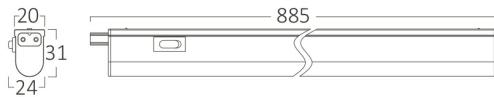

PRODUCT DATASHEET

MODEL NO BN11-01110

DESCRIPTION BRY-LEDLINE-11W-RND-WHT-4000K-LED WALL LIGHT

General Characteristics

Model No	:	BN11-01110
Main Family	:	Indoor Lighting
Sub Family	:	Led Batten Light
Type	:	Batten Light
Body Color	:	White
Lamp Shape	:	Non-Directional
Dimmable	:	Not-Dimmable
Light Source	:	LED
Warranty	:	2 years
Class	:	Class II
IP	:	IP20

Electrical Characteristics

Lifetime	:	20000 h
Voltage	:	220-240V
Power Factor	:	>0,5
Material	:	PC
Working Temperature	:	-20 C+40 C
Frequency	:	50-60 Hz

Package Informations

N.W.	:	3,60 kgs
G.W.	:	6,20 kgs
PCS/CTN	:	30 pcs
Length	:	990 mm
Width	:	200 mm
Height	:	200 mm
EAN	:	5949097736803

Product Characteristics

Wattage	:	11 w
Color Temperature	:	4000K
Quse Lumen	:	1220 lm
Color Rendering Index (CRI)	:	>80
Energy Efficiency Level	:	E
Beam Angle	:	110° Degrees
Color Category	:	Natural White

Dimensions & Weight

P. Length	:	885 mm
P. Width	:	20 mm
P. Height	:	31 mm
Weight	:	120 gr