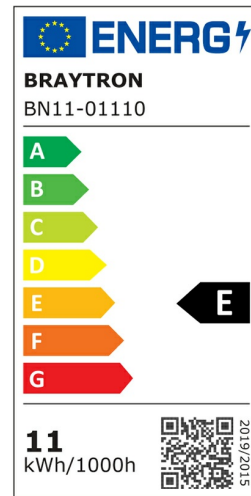

Braytron

PRODUCT DATASHEET

MODEL NO BN11-01110

DESCRIPTION BRY-LEDLINE-11W-RND-WHT-4000K-LED WALL LIGHT

BRAYTRON SRL

Bulavardul iuliu maniu, Nr.616, Sector 6, 061129, Bucuresti-ROMANIA

info@braytron.com

www.braytron.com

Page 1-2