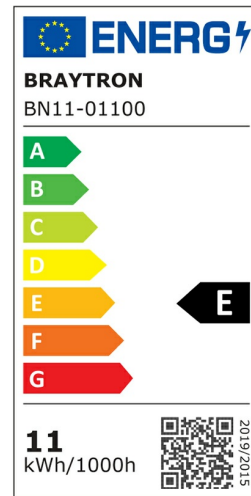

Braytron

PRODUCT DATASHEET

MODEL NO BN11-01100

DESCRIPTION BRY-LEDLINE-11W-RND-WHT-3000K-LED WALL LIGHT

BRAYTRON SRL

Bulavardul iuliu maniu, Nr.616, Sector 6, 061129, Bucuresti-ROMANIA

info@braytron.com

www.braytron.com

General Characteristics

Model No	:	BN11-01100
Main Family	:	Indoor Lighting
Sub Family	:	Led Batten Light
Type	:	Batten Light
Body Color	:	White
Lamp Shape	:	Non-Directional
Dimmable	:	Not-Dimmable
Light Source	:	LED
Warranty	:	2 years
Class	:	Class II
IP	:	IP20

Electrical Characteristics

Lifetime	:	20000 h
Voltage	:	220-240V
Power Factor	:	>0,5
Material	:	PC
Working Temperature	:	-20 C+40 C
Frequency	:	50-60 Hz

Package Informations

N.W.	:	3,60 kgs
G.W.	:	6,20 kgs
PCS/CTN	:	30 pcs
Length	:	990 mm
Width	:	200 mm
Height	:	200 mm
EAN	:	5949097707650

Product Characteristics

Wattage	:	11 w
Color Temperature	:	3000K
Quse Lumen	:	1220 lm
Color Rendering Index (CRI)	:	>80
Energy Efficiency Level	:	E
Beam Angle	:	110° Degrees
Color Category	:	Warm White