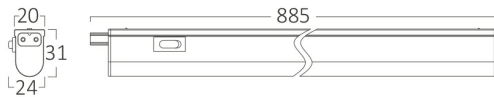

### General Characteristics

Model No	:	BN11-01100
Main Family	:	Indoor Lighting
Sub Family	:	Led Batten Light
Type	:	Batten Light
Body Color	:	White
Lamp Shape	:	Non-Directional
Dimmable	:	Not-Dimmable
Light Source	:	LED
Warranty	:	2 years
Class	:	Class II
IP	:	IP20

### Package Informations

N.W.	:	3,60 kgs
G.W.	:	6,20 kgs
PCS/CTN	:	30 pcs
Length	:	990 mm
Width	:	200 mm
Height	:	200 mm
EAN	:	5949097707650

### Product Characteristics

Wattage	:	11 w
Color Temperature	:	3000K
Quse Lumen	:	1220 lm
Color Rendering Index (CRI)	:	>80
Energy Efficiency Level	:	E
Beam Angle	:	110° Degrees
Color Category	:	Warm White

### Dimensions & Weight

P. Length	:	885 mm
P. Width	:	20 mm
P. Height	:	31 mm
Weight	:	120 gr