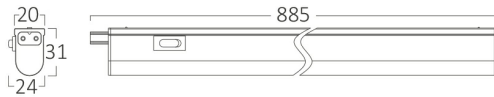

Braytron

PRODUCT DATASHEET

MODEL NO BN11-01100

DESCRIPTION BRY-LEDLINE-11W-RND-WHT-3000K-LED WALL LIGHT

BRAYTRON SRL

Bulavardul iuliu maniu, Nr.616, Sector 6, 061129, Bucuresti-ROMANIA

info@braytron.com

www.braytron.com