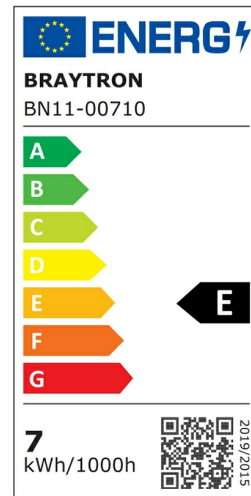

Braytron

PRODUCT DATASHEET

MODEL NO BN11-00710

DESCRIPTION BRY-LEDLINE-7W-RND-WHT-4000K-LED WALL LIGHT

BRAYTRON SRL

Bulavardul iuliu maniu, Nr.616, Sector 6, 061129, Bucuresti-ROMANIA

info@braytron.com

www.braytron.com

General Characteristics

Model No	:	BN11-00710
Main Family	:	Indoor Lighting
Sub Family	:	Led Batten Light
Type	:	Batten Light
Body Color	:	White
Lamp Shape	:	Non-Directional
Dimmable	:	Not-Dimmable
Light Source	:	LED
Warranty	:	2 years
Class	:	Class II
IP	:	IP20

Electrical Characteristics

Lifetime	:	20000 h
Voltage	:	220-240V
Power Factor	:	>0,5
Material	:	PC
Working Temperature	:	-20 C+40 C
Frequency	:	50-60 Hz

Package Informations

N.W.	:	2,70 kgs
G.W.	:	4,70 kgs
PCS/CTN	:	30 pcs
Length	:	690 mm
Width	:	200 mm
Height	:	200 mm
EAN	:	5949097736797

Product Characteristics

Wattage	:	7 w
Color Temperature	:	4000K
Quse Lumen	:	780 lm
Color Rendering Index (CRI)	:	>80
Energy Efficiency Level	:	E
Beam Angle	:	110° Degrees
Color Category	:	Natural White