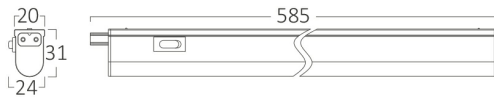

PRODUCT DATASHEET

MODEL NO BN11-00710

DESCRIPTION BRY-LEDLINE-7W-RND-WHT-4000K-LED WALL LIGHT

General Characteristics

Model No	:	BN11-00710
Main Family	:	Indoor Lighting
Sub Family	:	Led Batten Light
Type	:	Batten Light
Body Color	:	White
Lamp Shape	:	Non-Directional
Dimmable	:	Not-Dimmable
Light Source	:	LED
Warranty	:	2 years
Class	:	Class II
IP	:	IP20

Electrical Characteristics

Lifetime	:	20000 h
Voltage	:	220-240V
Power Factor	:	>0,5
Material	:	PC
Working Temperature	:	-20 C+40 C
Frequency	:	50-60 Hz

Package Informations

N.W.	:	2,70 kgs
G.W.	:	4,70 kgs
PCS/CTN	:	30 pcs
Length	:	690 mm
Width	:	200 mm
Height	:	200 mm
EAN	:	5949097736797

Product Characteristics

Wattage	:	7 w
Color Temperature	:	4000K
Quse Lumen	:	780 lm
Color Rendering Index (CRI)	:	>80
Energy Efficiency Level	:	E
Beam Angle	:	110° Degrees
Color Category	:	Natural White

Dimensions & Weight

P. Length	:	585 mm
P. Width	:	20 mm
P. Height	:	31 mm
Weight	:	90 gr