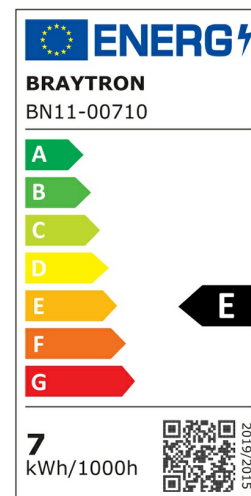

PRODUCT DATASHEET

MODEL NO BN11-00710

DESCRIPTION BRY-LEDLINE-7W-RND-WHT-4000K-LED WALL LIGHT

General Characteristics

Model No	:	BN11-00710
Main Family	:	Indoor Lighting
Sub Family	:	Led Batten Light
Type	:	Batten Light
Body Color	:	White
Lamp Shape	:	Non-Directional
Dimmable	:	Not-Dimmable
Light Source	:	LED
Warranty	:	2 years
Class	:	Class II
IP	:	IP20

Electrical Characteristics

Lifetime	:	20000 h
Voltage	:	220-240V
Power Factor	:	>0,5
Material	:	PC
Working Temperature	:	-20 C+40 C
Frequency	:	50-60 Hz

Package Informations

N.W.	:	2,70 kgs
G.W.	:	4,70 kgs
PCS/CTN	:	30 pcs
Length	:	690 mm
Width	:	200 mm
Height	:	200 mm
EAN	:	5949097736797

Product Characteristics

Wattage	:	7 w
Color Temperature	:	4000K
Quse Lumen	:	780 lm
Color Rendering Index (CRI)	:	>80
Energy Efficiency Level	:	E
Beam Angle	:	110° Degrees
Color Category	:	Natural White

Dimensions & Weight

P. Length	:	585 mm
P. Width	:	20 mm
P. Height	:	31 mm
Weight	:	90 gr