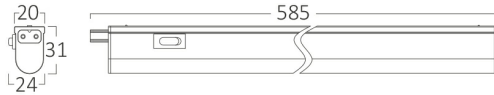

Braytron

PRODUCT DATASHEET

MODEL NO BN11-00710

DESCRIPTION BRY-LEDLINE-7W-RND-WHT-4000K-LED WALL LIGHT

BRAYTRON SRL

Bulavardul iuliu maniu, Nr.616, Sector 6, 061129, Bucuresti-ROMANIA

info@braytron.com

www.braytron.com