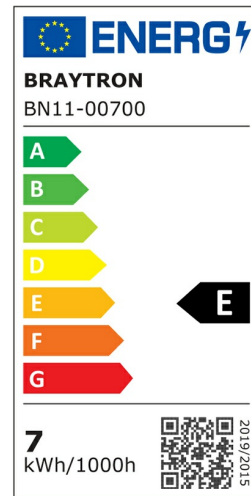

Braytron

PRODUCT DATASHEET

MODEL NO BN11-00700

DESCRIPTION BRY-LEDLINE-7W-RND-WHT-3000K-LED WALL LIGHT

BRAYTRON SRL

Bulavardul iuliu maniu, Nr.616, Sector 6, 061129, Bucuresti-ROMANIA

info@braytron.com

www.braytron.com

Page 1-2

General Characteristics

Model No	:	BN11-00700
Main Family	:	Indoor Lighting
Sub Family	:	Led Batten Light
Type	:	Batten Light
Body Color	:	White
Lamp Shape	:	Non-Directional
Dimmable	:	Not-Dimmable
Light Source	:	LED
Warranty	:	2 years
Class	:	Class II
IP	:	IP20

Electrical Characteristics

Lifetime	:	20000 h
Voltage	:	220-240V
Power Factor	:	>0,5
Material	:	PC
Working Temperature	:	-20 C+40 C
Frequency	:	50-60 Hz

Package Informations

N.W.	:	2,70 kgs
G.W.	:	4,70 kgs
PCS/CTN	:	30 pcs
Length	:	690 mm
Width	:	200 mm
Height	:	200 mm
EAN	:	5949097707636

Product Characteristics

Wattage	:	7 w
Color Temperature	:	3000K
Quse Lumen	:	780 lm
Color Rendering Index (CRI)	:	>80
Energy Efficiency Level	:	E
Beam Angle	:	110° Degrees
Color Category	:	Warm White

Dimensions & Weight