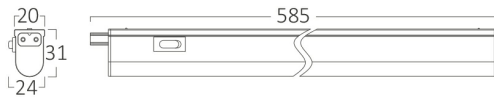

PRODUCT DATASHEET

MODEL NO BN11-00700

DESCRIPTION BRY-LEDLINE-7W-RND-WHT-3000K-LED WALL LIGHT

General Characteristics

Model No	:	BN11-00700
Main Family	:	Indoor Lighting
Sub Family	:	Led Batten Light
Type	:	Batten Light
Body Color	:	White
Lamp Shape	:	Non-Directional
Dimmable	:	Not-Dimmable
Light Source	:	LED
Warranty	:	2 years
Class	:	Class II
IP	:	IP20

Electrical Characteristics

Lifetime	:	20000 h
Voltage	:	220-240V
Power Factor	:	>0,5
Material	:	PC
Working Temperature	:	-20 C+40 C
Frequency	:	50-60 Hz

Package Informations

N.W.	:	2,70 kgs
G.W.	:	4,70 kgs
PCS/CTN	:	30 pcs
Length	:	690 mm
Width	:	200 mm
Height	:	200 mm
EAN	:	5949097707636

Product Characteristics

Wattage	:	7 w
Color Temperature	:	3000K
Quse Lumen	:	780 lm
Color Rendering Index (CRI)	:	>80
Energy Efficiency Level	:	E
Beam Angle	:	110° Degrees
Color Category	:	Warm White

Dimensions & Weight

P. Length	:	585 mm
P. Width	:	20 mm
P. Height	:	31 mm
Weight	:	90 gr