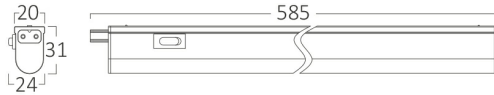

Braytron

PRODUCT DATASHEET

MODEL NO BN11-00700

DESCRIPTION BRY-LEDLINE-7W-RND-WHT-3000K-LED WALL LIGHT

BRAYTRON SRL

Bulavardul iuliu maniu, Nr.616, Sector 6, 061129, Bucuresti-ROMANIA

info@braytron.com

www.braytron.com

Page 1-2