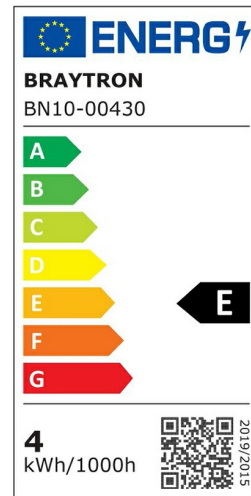

Braytron

PRODUCT DATASHEET

MODEL NO BN11-00430

DESCRIPTION BRY-LEDLINE-4W-RND-WHT-6500K-LED WALL LIGHT

BRAYTRON SRL

Bulavardul iuliu maniu, Nr.616, Sector 6, 061129, Bucuresti-ROMANIA

info@braytron.com

www.braytron.com

General Characteristics

Model No	:	BN11-00430
Main Family	:	Indoor Lighting
Sub Family	:	Led Batten Light
Type	:	Batten Light
Body Color	:	White
Lamp Shape	:	Non-Directional
Dimmable	:	Not-Dimmable
Light Source	:	LED
Warranty	:	2 years
Class	:	Class II
IP	:	IP20

Electrical Characteristics

Lifetime	:	20000 h
Voltage	:	220-240V
Power Factor	:	>0,5
Material	:	PC
Working Temperature	:	-20 C+40 C
Frequency	:	50-60 Hz

Package Informations

N.W.	:	1,80 kgs
G.W.	:	3,60 kgs
PCS/CTN	:	30 pcs
Length	:	430 mm
Width	:	200 mm
Height	:	200 mm
EAN	:	5949097736926

Product Characteristics

Wattage	:	4 w
Color Temperature	:	6500K
Quse Lumen	:	440 lm
Color Rendering Index (CRI)	:	>80
Energy Efficiency Level	:	E
Beam Angle	:	110° Degrees
Color Category	:	Cool White

Dimensions & Weight