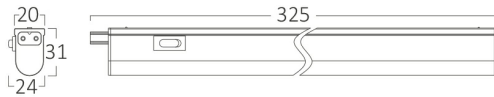

Braytron

PRODUCT DATASHEET

MODEL NO BN11-00430

DESCRIPTION BRY-LEDLINE-4W-RND-WHT-6500K-LED WALL LIGHT

BRAYTRON SRL

Bulavardul iuliu maniu, Nr.616, Sector 6, 061129, Bucuresti-ROMANIA

info@braytron.com

www.braytron.com