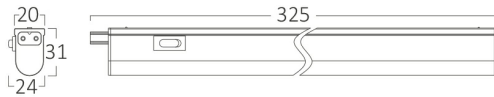

Braytron

PRODUCT DATASHEET

MODEL NO BN11-00410

DESCRIPTION BRY-LEDLINE-4W-RND-WHT-4000K-LED WALL LIGHT

BRAYTRON SRL

Bulavardul iuliu maniu, Nr.616, Sector 6, 061129, Bucuresti-ROMANIA

info@braytron.com

www.braytron.com