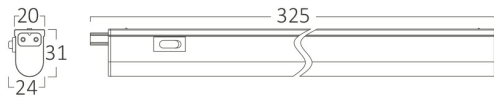

PRODUCT DATASHEET

MODEL NO BN11-00410

DESCRIPTION BRY-LEDLINE-4W-RND-WHT-4000K-LED WALL LIGHT

General Characteristics

Model No	:	BN11-00410
Main Family	:	Indoor Lighting
Sub Family	:	Led Batten Light
Type	:	Batten Light
Body Color	:	White
Lamp Shape	:	Non-Directional
Dimmable	:	Not-Dimmable
Light Source	:	LED
Warranty	:	2 years
Class	:	Class II
IP	:	IP20

Electrical Characteristics

Lifetime	:	20000 h
Voltage	:	220-240V
Power Factor	:	>0,5
Material	:	PC
Working Temperature	:	-20 C+40 C
Frequency	:	50-60 Hz

Package Informations

N.W.	:	1,80 kgs
G.W.	:	3,60 kgs
PCS/CTN	:	30 pcs
Length	:	430 mm
Width	:	200 mm
Height	:	200 mm
EAN	:	5949097736919

Product Characteristics

Wattage	:	4 w
Color Temperature	:	4000K
Quse Lumen	:	440 lm
Color Rendering Index (CRI)	:	>80
Energy Efficiency Level	:	E
Beam Angle	:	110° Degrees
Color Category	:	Natural White

Dimensions & Weight

P. Length	:	325 mm
P. Width	:	20 mm
P. Height	:	31 mm
Weight	:	60 gr