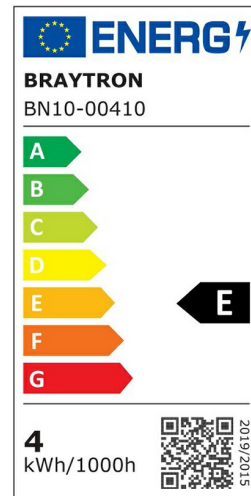

Braytron

PRODUCT DATASHEET

MODEL NO BN11-00410

DESCRIPTION BRY-LEDLINE-4W-RND-WHT-4000K-LED WALL LIGHT

BRAYTRON SRL

Bulavardul iuliu maniu, Nr.616, Sector 6, 061129, Bucuresti-ROMANIA

info@braytron.com

www.braytron.com

General Characteristics

Model No	:	BN11-00410
Main Family	:	Indoor Lighting
Sub Family	:	Led Batten Light
Type	:	Batten Light
Body Color	:	White
Lamp Shape	:	Non-Directional
Dimmable	:	Not-Dimmable
Light Source	:	LED
Warranty	:	2 years
Class	:	Class II
IP	:	IP20

Electrical Characteristics

Lifetime	:	20000 h
Voltage	:	220-240V
Power Factor	:	>0,5
Material	:	PC
Working Temperature	:	-20 C+40 C
Frequency	:	50-60 Hz

Package Informations

N.W.	:	1,80 kgs
G.W.	:	3,60 kgs
PCS/CTN	:	30 pcs
Length	:	430 mm
Width	:	200 mm
Height	:	200 mm
EAN	:	5949097736919

Product Characteristics

Wattage	:	4 w
Color Temperature	:	4000K
Quse Lumen	:	440 lm
Color Rendering Index (CRI)	:	>80
Energy Efficiency Level	:	E
Beam Angle	:	110° Degrees
Color Category	:	Natural White