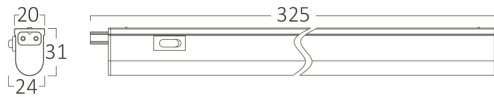

Braytron

PRODUCT DATASHEET

MODEL NO BN11-00400

DESCRIPTION BRY-LEDLINE-4W-RND-WHT-3000K-LED WALL LIGHT

BRAYTRON SRL

Bulavardul iuliu maniu, Nr.616, Sector 6, 061129, Bucuresti-ROMANIA

info@braytron.com

www.braytron.com