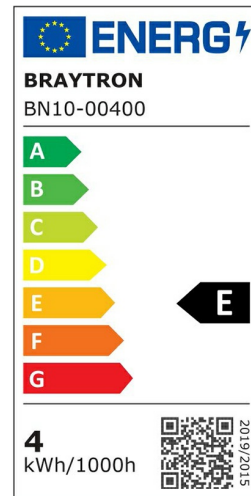

Braytron

PRODUCT DATASHEET

MODEL NO BN11-00400

DESCRIPTION BRY-LEDLINE-4W-RND-WHT-3000K-LED WALL LIGHT

BRAYTRON SRL

Bulavardul iuliu maniu, Nr.616, Sector 6, 061129, Bucuresti-ROMANIA

info@braytron.com

www.braytron.com

General Characteristics

Model No	:	BN11-00400
Main Family	:	Indoor Lighting
Sub Family	:	Led Batten Light
Type	:	Batten Light
Body Color	:	White
Lamp Shape	:	Non-Directional
Dimmable	:	Not-Dimmable
Light Source	:	LED
Warranty	:	2 years
Class	:	Class II
IP	:	IP20

Electrical Characteristics

Lifetime	:	20000 h
Voltage	:	220-240V
Power Factor	:	>0,5
Material	:	PC
Working Temperature	:	-20 C+40 C
Frequency	:	50-60 Hz

Package Informations

N.W.	:	1,80 kgs
G.W.	:	3,60 kgs
PCS/CTN	:	30 pcs
Length	:	430 mm
Width	:	200 mm
Height	:	200 mm
EAN	:	5949097736902

Product Characteristics

Wattage	:	4 w
Color Temperature	:	3000K
Quse Lumen	:	440 lm
Color Rendering Index (CRI)	:	>80
Energy Efficiency Level	:	E
Beam Angle	:	110° Degrees
Color Category	:	Warm White

Dimensions & Weight