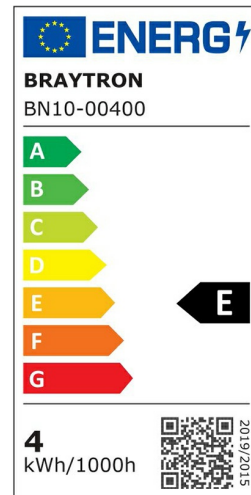

## PRODUCT DATASHEET

MODEL NO BN11-00400

DESCRIPTION BRY-LEDLINE-4W-RND-WHT-3000K-LED WALL LIGHT

### General Characteristics

Model No	:	BN11-00400
Main Family	:	Indoor Lighting
Sub Family	:	Led Batten Light
Type	:	Batten Light
Body Color	:	White
Lamp Shape	:	Non-Directional
Dimmable	:	Not-Dimmable
Light Source	:	LED
Warranty	:	2 years
Class	:	Class II
IP	:	IP20

### Electrical Characteristics

Lifetime	:	20000 h
Voltage	:	220-240V
Power Factor	:	>0,5
Material	:	PC
Working Temperature	:	-20 C+40 C
Frequency	:	50-60 Hz

### Product Characteristics

Wattage	:	4 w
Color Temperature	:	3000K
Quse Lumen	:	440 lm
Color Rendering Index (CRI)	:	>80
Energy Efficiency Level	:	E
Beam Angle	:	110° Degrees
Color Category	:	Warm White