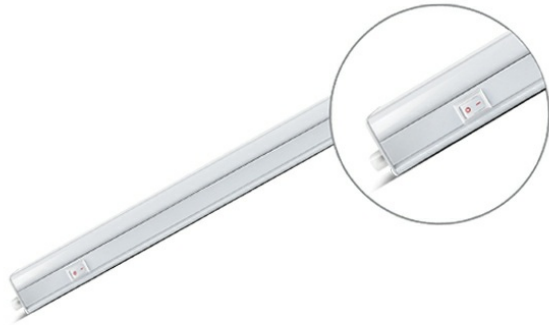

PRODUCT DATASHEET

MODEL NO BN10-01430

DESCRIPTION BRY-LEDLINE-14W-SQR-WHT-6500K-LED WALL LIGHT

General Characteristics

Model No	:	BN10-01430
Main Family	:	Indoor Lighting
Sub Family	:	LED Batten Light
Type	:	Batten Light
Body Color	:	White
Lamp Shape	:	Non-Directional
Dimmable	:	Not-Dimmable
Light Source	:	LED
Warranty	:	2 years
Class	:	Class II
IP	:	IP20

Electrical Characteristics

Lifetime	:	20000 h
Voltage	:	220-240V
Power Factor	:	>0,5
Material	:	PC
Working Temperature	:	-20 C+40 C
Frequency	:	50-60 Hz

Package Informations

N.W.	:	5,60 kgs
G.W.	:	9,00 kgs
PCS/CTN	:	30 pcs
Length	:	1280 mm
Width	:	185 mm
Height	:	210 mm
EAN	:	5949097701627

Product Characteristics

Wattage	:	14 w
Color Temperature	:	6500K
Quse Lumen	:	1550 lm
Color Rendering Index (CRI)	:	>80
Energy Efficiency Level	:	E
Beam Angle	:	110° Degrees
Color Category	:	Cool White

Dimensions & Weight

P. Length	:	1173 mm
P. Width	:	22 mm
P. Height	:	30 mm
Weight	:	187 gr