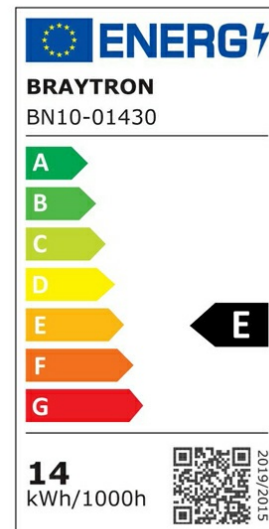

PRODUCT DATASHEET

MODEL NO BN10-01430

DESCRIPTION BRY-LEDLINE-14W-SQR-WHT-6500K-LED WALL LIGHT

General Characteristics

Model No	:	BN10-01430
Main Family	:	Indoor Lighting
Sub Family	:	LED Batten Light
Type	:	Batten Light
Body Color	:	White
Lamp Shape	:	Non-Directional
Dimmable	:	Not-Dimmable
Light Source	:	LED
Warranty	:	2 years
Class	:	Class II
IP	:	IP20

Electrical Characteristics

Lifetime	:	20000 h
Voltage	:	220-240V
Power Factor	:	>0,5
Material	:	PC
Working Temperature	:	-20 C+40 C
Frequency	:	50-60 Hz

Package Informations

N.W.	:	5,60 kgs
G.W.	:	9,00 kgs
PCS/CTN	:	30 pcs
Length	:	1280 mm
Width	:	185 mm
Height	:	210 mm
EAN	:	5949097701627

Product Characteristics

Wattage	:	14 w
Color Temperature	:	6500K
Quse Lumen	:	1550 lm
Color Rendering Index (CRI)	:	>80
Energy Efficiency Level	:	E
Beam Angle	:	110° Degrees
Color Category	:	Cool White

Dimensions & Weight

P. Length	:	1173 mm
P. Width	:	22 mm
P. Height	:	30 mm
Weight	:	187 gr