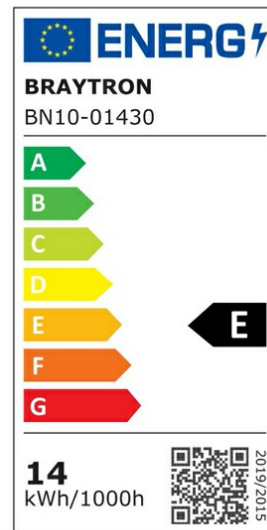

Braytron

PRODUCT DATASHEET

MODEL NO BN10-01430

DESCRIPTION BRY-LEDLINE-14W-SQR-WHT-6500K-LED WALL LIGHT

BRAYTRON SRL

Bulavardul iuliu maniu, Nr.616, Sector 6, 061129, Bucuresti-ROMANIA

info@braytron.com

www.braytron.com

General Characteristics

Model No	:	BN10-01430
Main Family	:	Indoor Lighting
Sub Family	:	LED Batten Light
Type	:	Batten Light
Body Color	:	White
Lamp Shape	:	Non-Directional
Dimmable	:	Not-Dimmable
Light Source	:	LED
Warranty	:	2 years
Class	:	Class II
IP	:	IP20

Electrical Characteristics

Lifetime	:	20000 h
Voltage	:	220-240V
Power Factor	:	>0,5
Material	:	PC
Working Temperature	:	-20 C+40 C
Frequency	:	50-60 Hz

Package Informations

N.W.	:	5,60 kgs
G.W.	:	9,00 kgs
PCS/CTN	:	30 pcs
Length	:	1280 mm
Width	:	185 mm
Height	:	210 mm
EAN	:	5949097701627

Product Characteristics

Wattage	:	14 w
Color Temperature	:	6500K
Quse Lumen	:	1550 lm
Color Rendering Index (CRI)	:	>80
Energy Efficiency Level	:	E
Beam Angle	:	110° Degrees
Color Category	:	Cool White