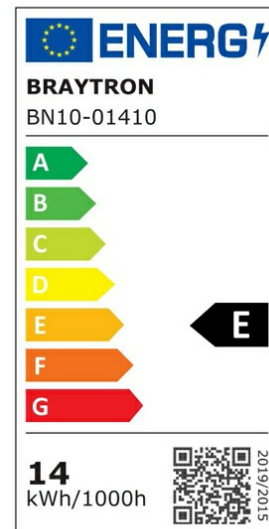

PRODUCT DATASHEET

MODEL NO BN10-01410

DESCRIPTION BRY-LEDLINE-14W-SQR-WHT-4000K-LED WALL LIGHT

General Characteristics

Model No	:	BN10-01410
Main Family	:	Indoor Lighting
Sub Family	:	LED Batten Light
Type	:	Batten Light
Body Color	:	White
Lamp Shape	:	Non-Directional
Dimmable	:	Not-Dimmable
Light Source	:	LED
Warranty	:	2 years
Class	:	Class II
IP	:	IP20

Electrical Characteristics

Lifetime	:	20000 h
Voltage	:	220-240V
Power Factor	:	>0,5
Material	:	PC
Working Temperature	:	-20 C+40 C
Frequency	:	50-60 Hz

Package Informations

N.W.	:	5,60 kgs
G.W.	:	9,00 kgs
PCS/CTN	:	30 pcs
Length	:	1280 mm
Width	:	185 mm
Height	:	210 mm
EAN	:	5949097704376

Product Characteristics

Wattage	:	14 w
Color Temperature	:	4000K
Quse Lumen	:	1550 lm
Color Rendering Index (CRI)	:	>80
Energy Efficiency Level	:	E
Beam Angle	:	110° Degrees
Color Category	:	Natural White

Dimensions & Weight

P. Length	:	1173 mm
P. Width	:	22 mm
P. Height	:	30 mm
Weight	:	187 gr