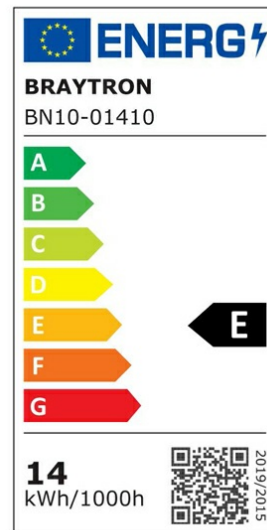

## PRODUCT DATASHEET

MODEL NO BN10-01410

DESCRIPTION BRY-LEDLINE-14W-SQR-WHT-4000K-LED WALL LIGHT

BRAYTRON SRL

Bulavardul iuliu maniu, Nr.616, Sector 6, 061129, Bucuresti-ROMANIA

info@braytron.com

www.braytron.com

### Electrical Characteristics

Lifetime	:	20000 h
Voltage	:	220-240V
Power Factor	:	>0,5
Material	:	PC
Working Temperature	:	-20 C+40 C
Frequency	:	50-60 Hz

### Product Characteristics

Wattage	:	14 w
Color Temperature	:	4000K
Quse Lumen	:	1550 lm
Color Rendering Index (CRI)	:	>80
Energy Efficiency Level	:	E
Beam Angle	:	110° Degrees
Color Category	:	Natural White