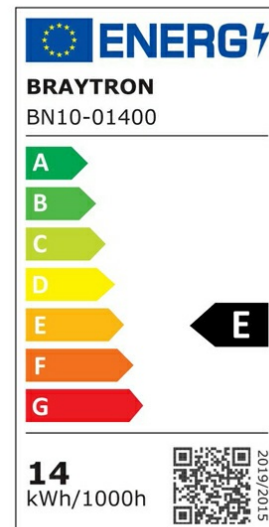

Braytron

PRODUCT DATASHEET

MODEL NO BN10-01400

DESCRIPTION BRY-LEDLINE-14W-SQR-WHT-3000K-LED WALL LIGHT

BRAYTRON SRL

Bulavardul iuliu maniu, Nr.616, Sector 6, 061129, Bucuresti-ROMANIA

info@braytron.com

www.braytron.com

General Characteristics

Model No	:	BN10-01400
Main Family	:	Indoor Lighting
Sub Family	:	LED Batten Light
Type	:	Batten Light
Body Color	:	White
Lamp Shape	:	Non-Directional
Dimmable	:	Not-Dimmable
Light Source	:	LED
Warranty	:	2 years
Class	:	Class II
IP	:	IP20

Electrical Characteristics

Lifetime	:	20000 h
Voltage	:	220-240V
Power Factor	:	>0,5
Material	:	PC
Working Temperature	:	-20 C+40 C
Frequency	:	50-60 Hz

Package Informations

N.W.	:	5,60 kgs
G.W.	:	9,00 kgs
PCS/CTN	:	30 pcs
Length	:	1280 mm
Width	:	185 mm
Height	:	210 mm
EAN	:	5949097701610

Product Characteristics

Wattage	:	14 w
Color Temperature	:	3000K
Quse Lumen	:	1550 lm
Color Rendering Index (CRI)	:	>80
Energy Efficiency Level	:	E
Beam Angle	:	110° Degrees
Color Category	:	Warm White