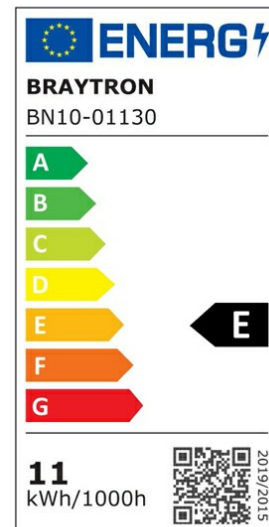

Braytron

PRODUCT DATASHEET

MODEL NO BN10-01130

DESCRIPTION BRY-LEDLINE-11W-SQR-WHT-6500K-LED WALL LIGHT

BRAYTRON SRL

Bulavardul iuliu maniu, Nr.616, Sector 6, 061129, Bucuresti-ROMANIA

info@braytron.com

www.braytron.com

General Characteristics

Model No	:	BN10-01130
Main Family	:	Indoor Lighting
Sub Family	:	LED Batten Light
Type	:	Batten Light
Body Color	:	White
Lamp Shape	:	Non-Directional
Dimmable	:	Not-Dimmable
Light Source	:	LED
Warranty	:	2 years
Class	:	Class II
IP	:	IP20

Electrical Characteristics

Lifetime	:	20000 h
Voltage	:	220-240V
Power Factor	:	>0,5
Material	:	PC
Working Temperature	:	-20 C+40 C
Frequency	:	50-60 Hz

Package Informations

N.W.	:	4,5 kgs
G.W.	:	7,25 kgs
PCS/CTN	:	30 pcs
Length	:	980 mm
Width	:	185 mm
Height	:	210 mm
EAN	:	5949097701603

Product Characteristics

Wattage	:	11 w
Color Temperature	:	6500K
Quse Lumen	:	1220 lm
Color Rendering Index (CRI)	:	>80
Energy Efficiency Level	:	E
Beam Angle	:	110° Degrees
Color Category	:	Cool White