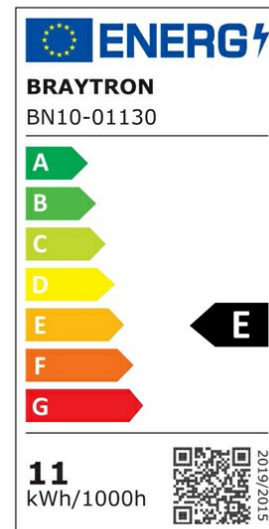

PRODUCT DATASHEET

MODEL NO BN10-01130

DESCRIPTION BRY-LEDLINE-11W-SQR-WHT-6500K-LED WALL LIGHT

General Characteristics

Model No	:	BN10-01130
Main Family	:	Indoor Lighting
Sub Family	:	LED Batten Light
Type	:	Batten Light
Body Color	:	White
Lamp Shape	:	Non-Directional
Dimmable	:	Not-Dimmable
Light Source	:	LED
Warranty	:	2 years
Class	:	Class II
IP	:	IP20

Electrical Characteristics

Lifetime	:	20000 h
Voltage	:	220-240V
Power Factor	:	>0,5
Material	:	PC
Working Temperature	:	-20 C+40 C
Frequency	:	50-60 Hz

Package Informations

N.W.	:	4,5 kgs
G.W.	:	7,25 kgs
PCS/CTN	:	30 pcs
Length	:	980 mm
Width	:	185 mm
Height	:	210 mm
EAN	:	5949097701603

Product Characteristics

Wattage	:	11 w
Color Temperature	:	6500K
Quse Lumen	:	1220 lm
Color Rendering Index (CRI)	:	>80
Energy Efficiency Level	:	E
Beam Angle	:	110° Degrees
Color Category	:	Cool White

Dimensions & Weight

P. Length	:	873 mm
P. Width	:	22 mm
P. Height	:	30 mm
Weight	:	150 gr