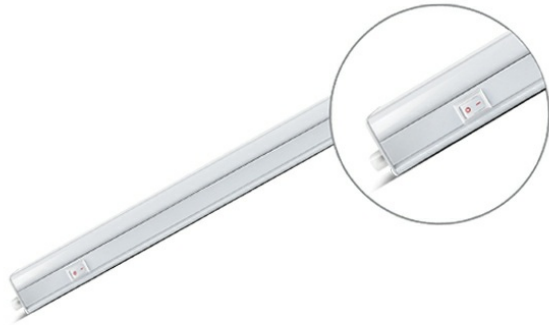

PRODUCT DATASHEET

MODEL NO BN10-01130

DESCRIPTION BRY-LEDLINE-11W-SQR-WHT-6500K-LED WALL LIGHT

General Characteristics

Model No	:	BN10-01130
Main Family	:	Indoor Lighting
Sub Family	:	LED Batten Light
Type	:	Batten Light
Body Color	:	White
Lamp Shape	:	Non-Directional
Dimmable	:	Not-Dimmable
Light Source	:	LED
Warranty	:	2 years
Class	:	Class II
IP	:	IP20

Electrical Characteristics

Lifetime	:	20000 h
Voltage	:	220-240V
Power Factor	:	>0,5
Material	:	PC
Working Temperature	:	-20 C+40 C
Frequency	:	50-60 Hz

Package Informations

N.W.	:	4,5 kgs
G.W.	:	7,25 kgs
PCS/CTN	:	30 pcs
Length	:	980 mm
Width	:	185 mm
Height	:	210 mm
EAN	:	5949097701603

Product Characteristics

Wattage	:	11 w
Color Temperature	:	6500K
Quse Lumen	:	1220 lm
Color Rendering Index (CRI)	:	>80
Energy Efficiency Level	:	E
Beam Angle	:	110° Degrees
Color Category	:	Cool White

Dimensions & Weight

P. Length	:	873 mm
P. Width	:	22 mm
P. Height	:	30 mm
Weight	:	150 gr