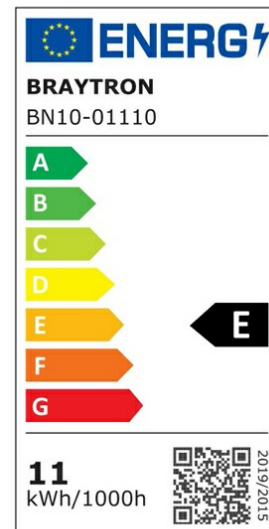

## PRODUCT DATASHEET

MODEL NO BN10-01110

DESCRIPTION BRY-LEDLINE-11W-SQR-WHT-4000K-LED WALL LIGHT

### General Characteristics

Model No	:	BN10-01110
Main Family	:	Indoor Lighting
Sub Family	:	LED Batten Light
Type	:	Batten Light
Body Color	:	White
Lamp Shape	:	Non-Directional
Dimmable	:	Not-Dimmable
Light Source	:	LED
Warranty	:	2 years
Class	:	Class II
IP	:	IP20

### Electrical Characteristics

Lifetime	:	20000 h
Voltage	:	220-240V
Power Factor	:	>0,5
Material	:	PC
Working Temperature	:	-20 C+40 C
Frequency	:	50-60 Hz

### Product Characteristics

Wattage	:	11 w
Color Temperature	:	4000K
Quse Lumen	:	1220 lm
Color Rendering Index (CRI)	:	>80
Energy Efficiency Level	:	E
Beam Angle	:	110° Degrees
Color Category	:	Natural White