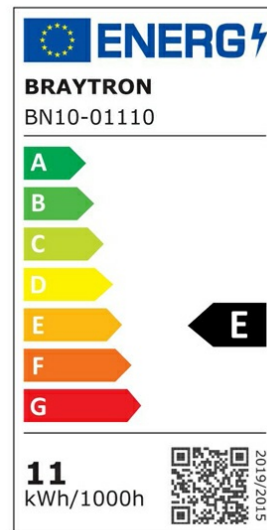

Braytron

PRODUCT DATASHEET

MODEL NO BN10-01110

DESCRIPTION BRY-LEDLINE-11W-SQR-WHT-4000K-LED WALL LIGHT

BRAYTRON SRL

Bulavardul iuliu maniu, Nr.616, Sector 6, 061129, Bucuresti-ROMANIA

info@braytron.com

www.braytron.com

General Characteristics

Model No	:	BN10-01110
Main Family	:	Indoor Lighting
Sub Family	:	LED Batten Light
Type	:	Batten Light
Body Color	:	White
Lamp Shape	:	Non-Directional
Dimmable	:	Not-Dimmable
Light Source	:	LED
Warranty	:	2 years
Class	:	Class II
IP	:	IP20

Electrical Characteristics

Lifetime	:	20000 h
Voltage	:	220-240V
Power Factor	:	>0,5
Material	:	PC
Working Temperature	:	-20 C+40 C
Frequency	:	50-60 Hz

Package Informations

N.W.	:	4,5 kgs
G.W.	:	7,25 kgs
PCS/CTN	:	30 pcs
Length	:	980 mm
Width	:	185 mm
Height	:	210 mm
EAN	:	5949097701597

Product Characteristics

Wattage	:	11 w
Color Temperature	:	4000K
Quse Lumen	:	1220 lm
Color Rendering Index (CRI)	:	>80
Energy Efficiency Level	:	E
Beam Angle	:	110° Degrees
Color Category	:	Natural White