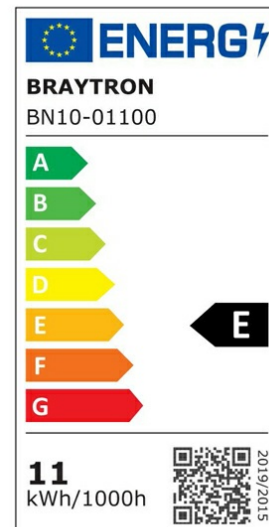

## PRODUCT DATASHEET

MODEL NO BN10-01100

DESCRIPTION BRY-LEDLINE-11W-SQR-WHT-3000K-LED WALL LIGHT

BRAYTRON SRL

Bulavardul iuliu maniu, Nr.616, Sector 6, 061129, Bucuresti-ROMANIA

info@braytron.com

www.braytron.com

### Electrical Characteristics

Lifetime	:	20000 h
Voltage	:	220-240V
Power Factor	:	>0,5
Material	:	PC
Working Temperature	:	-20 C+40 C
Frequency	:	50-60 Hz

### Product Characteristics

Wattage	:	11 w
Color Temperature	:	3000K
Quse Lumen	:	1220 lm
Color Rendering Index (CRI)	:	>80
Energy Efficiency Level	:	E
Beam Angle	:	110° Degrees
Color Category	:	Warm White