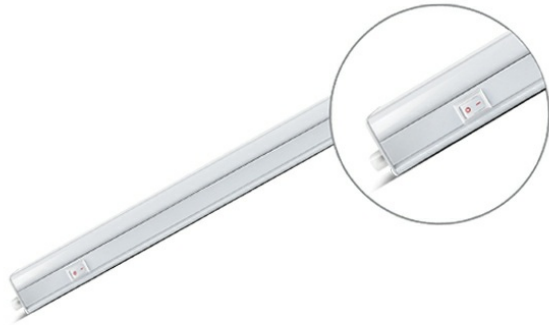

PRODUCT DATASHEET

MODEL NO BN10-01100

DESCRIPTION BRY-LEDLINE-11W-SQR-WHT-3000K-LED WALL LIGHT

General Characteristics

Model No	:	BN10-01100
Main Family	:	Indoor Lighting
Sub Family	:	LED Batten Light
Type	:	Batten Light
Body Color	:	White
Lamp Shape	:	Non-Directional
Dimmable	:	Not-Dimmable
Light Source	:	LED
Warranty	:	2 years
Class	:	Class II
IP	:	IP20

Electrical Characteristics

Lifetime	:	20000 h
Voltage	:	220-240V
Power Factor	:	>0,5
Material	:	PC
Working Temperature	:	-20 C+40 C
Frequency	:	50-60 Hz

Package Informations

N.W.	:	4,5 kgs
G.W.	:	7,25 kgs
PCS/CTN	:	30 pcs
Length	:	980 mm
Width	:	185 mm
Height	:	210 mm
EAN	:	5949097701580

Product Characteristics

Wattage	:	11 w
Color Temperature	:	3000K
Quse Lumen	:	1220 lm
Color Rendering Index (CRI)	:	>80
Energy Efficiency Level	:	E
Beam Angle	:	110° Degrees
Color Category	:	Warm White

Dimensions & Weight

P. Length	:	873 mm
P. Width	:	22 mm
P. Height	:	30 mm
Weight	:	150 gr