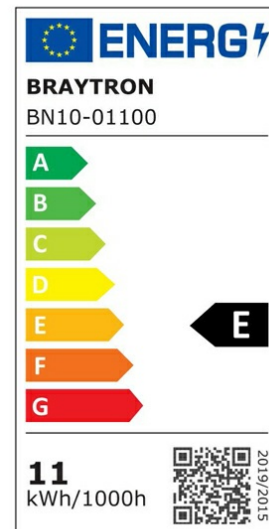

PRODUCT DATASHEET

MODEL NO BN10-01100

DESCRIPTION BRY-LEDLINE-11W-SQR-WHT-3000K-LED WALL LIGHT

General Characteristics

Model No	:	BN10-01100
Main Family	:	Indoor Lighting
Sub Family	:	LED Batten Light
Type	:	Batten Light
Body Color	:	White
Lamp Shape	:	Non-Directional
Dimmable	:	Not-Dimmable
Light Source	:	LED
Warranty	:	2 years
Class	:	Class II
IP	:	IP20

Electrical Characteristics

Lifetime	:	20000 h
Voltage	:	220-240V
Power Factor	:	>0,5
Material	:	PC
Working Temperature	:	-20 C+40 C
Frequency	:	50-60 Hz

Package Informations

N.W.	:	4,5 kgs
G.W.	:	7,25 kgs
PCS/CTN	:	30 pcs
Length	:	980 mm
Width	:	185 mm
Height	:	210 mm
EAN	:	5949097701580

Product Characteristics

Wattage	:	11 w
Color Temperature	:	3000K
Quse Lumen	:	1220 lm
Color Rendering Index (CRI)	:	>80
Energy Efficiency Level	:	E
Beam Angle	:	110° Degrees
Color Category	:	Warm White

Dimensions & Weight

P. Length	:	873 mm
P. Width	:	22 mm
P. Height	:	30 mm
Weight	:	150 gr