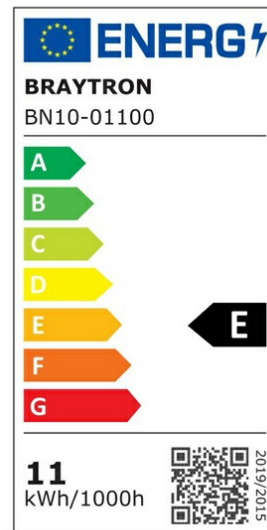

Braytron

PRODUCT DATASHEET

MODEL NO BN10-01100

DESCRIPTION BRY-LEDLINE-11W-SQR-WHT-3000K-LED WALL LIGHT

BRAYTRON SRL

Bulavardul iuliu maniu, Nr.616, Sector 6, 061129, Bucuresti-ROMANIA

info@braytron.com

www.braytron.com

General Characteristics

Model No	:	BN10-01100
Main Family	:	Indoor Lighting
Sub Family	:	LED Batten Light
Type	:	Batten Light
Body Color	:	White
Lamp Shape	:	Non-Directional
Dimmable	:	Not-Dimmable
Light Source	:	LED
Warranty	:	2 years
Class	:	Class II
IP	:	IP20

Electrical Characteristics

Lifetime	:	20000 h
Voltage	:	220-240V
Power Factor	:	>0,5
Material	:	PC
Working Temperature	:	-20 C+40 C
Frequency	:	50-60 Hz

Package Informations

N.W.	:	4,5 kgs
G.W.	:	7,25 kgs
PCS/CTN	:	30 pcs
Length	:	980 mm
Width	:	185 mm
Height	:	210 mm
EAN	:	5949097701580

Product Characteristics

Wattage	:	11 w
Color Temperature	:	3000K
Quse Lumen	:	1220 lm
Color Rendering Index (CRI)	:	>80
Energy Efficiency Level	:	E
Beam Angle	:	110° Degrees
Color Category	:	Warm White