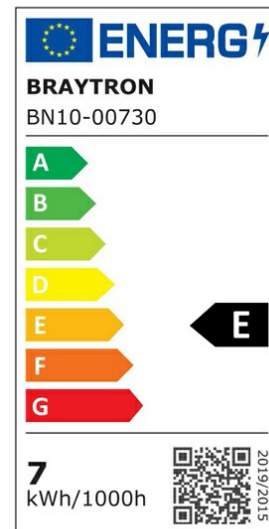

## PRODUCT DATASHEET

MODEL NO BN10-00730

DESCRIPTION BRY-LEDLINE-7W-SQR-WHT-6500K-LED WALL LIGHT

### General Characteristics

Model No	:	BN10-00730
Main Family	:	Indoor Lighting
Sub Family	:	LED Batten Light
Type	:	Batten Light
Body Color	:	White
Lamp Shape	:	Non-Directional
Dimmable	:	Not-Dimmable
Light Source	:	LED
Warranty	:	2 years
Class	:	Class II
IP	:	IP20

### Electrical Characteristics

Lifetime	:	20000 h
Voltage	:	220-240V
Power Factor	:	>0,5
Material	:	PC
Working Temperature	:	-20 C+40 C
Frequency	:	50-60 Hz

### Product Characteristics

Wattage	:	7 w
Color Temperature	:	6500K
Quse Lumen	:	780 lm
Color Rendering Index (CRI)	:	>80
Energy Efficiency Level	:	E
Beam Angle	:	110° Degrees
Color Category	:	Cool White