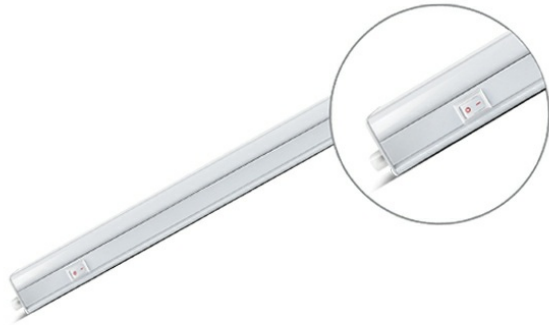

## PRODUCT DATASHEET

MODEL NO BN10-00730

DESCRIPTION BRY-LEDLINE-7W-SQR-WHT-6500K-LED WALL LIGHT

### General Characteristics

Model No	:	BN10-00730
Main Family	:	Indoor Lighting
Sub Family	:	LED Batten Light
Type	:	Batten Light
Body Color	:	White
Lamp Shape	:	Non-Directional
Dimmable	:	Not-Dimmable
Light Source	:	LED
Warranty	:	2 years
Class	:	Class II
IP	:	IP20

### Product Characteristics

Wattage	:	7 w
Color Temperature	:	6500K
Quse Lumen	:	780 lm
Color Rendering Index (CRI)	:	>80
Energy Efficiency Level	:	E
Beam Angle	:	110° Degrees
Color Category	:	Cool White

### Dimensions & Weight

P. Length	:	543 mm
P. Width	:	22 mm
P. Height	:	30 mm
Weight	:	111 gr