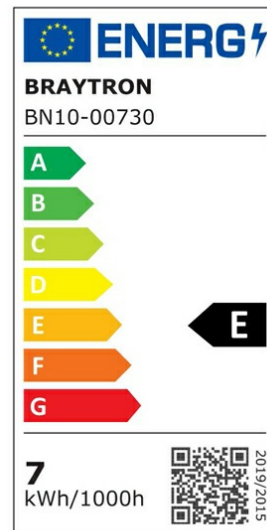

Braytron

PRODUCT DATASHEET

MODEL NO BN10-00730

DESCRIPTION BRY-LEDLINE-7W-SQR-WHT-6500K-LED WALL LIGHT

BRAYTRON SRL

Bulavardul iuliu maniu, Nr.616, Sector 6, 061129, Bucuresti-ROMANIA

info@braytron.com

www.braytron.com

General Characteristics

Model No	:	BN10-00730
Main Family	:	Indoor Lighting
Sub Family	:	LED Batten Light
Type	:	Batten Light
Body Color	:	White
Lamp Shape	:	Non-Directional
Dimmable	:	Not-Dimmable
Light Source	:	LED
Warranty	:	2 years
Class	:	Class II
IP	:	IP20

Electrical Characteristics

Lifetime	:	20000 h
Voltage	:	220-240V
Power Factor	:	>0,5
Material	:	PC
Working Temperature	:	-20 C+40 C
Frequency	:	50-60 Hz

Package Informations

N.W.	:	3,35 kgs
G.W.	:	5,25 kgs
PCS/CTN	:	30 pcs
Length	:	650 mm
Width	:	185 mm
Height	:	210 mm
EAN	:	5949097701573

Product Characteristics

Wattage	:	7 w
Color Temperature	:	6500K
Quse Lumen	:	780 lm
Color Rendering Index (CRI)	:	>80
Energy Efficiency Level	:	E
Beam Angle	:	110° Degrees
Color Category	:	Cool White

Dimensions & Weight