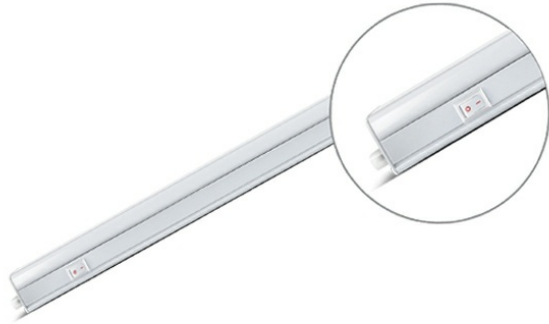

Braytron

PRODUCT DATASHEET

MODEL NO BN10-00730

DESCRIPTION BRY-LEDLINE-7W-SQR-WHT-6500K-LED WALL LIGHT

BRAYTRON SRL

Bulavardul iuliu maniu, Nr.616, Sector 6, 061129, Bucuresti-ROMANIA

info@braytron.com

www.braytron.com

General Characteristics

Model No	:	BN10-00730
Main Family	:	Indoor Lighting
Sub Family	:	LED Batten Light
Type	:	Batten Light
Body Color	:	White
Lamp Shape	:	Non-Directional
Dimmable	:	Not-Dimmable
Light Source	:	LED
Warranty	:	2 years
Class	:	Class II
IP	:	IP20

Product Characteristics

Wattage	:	7 w
Color Temperature	:	6500K
Quse Lumen	:	780 lm
Color Rendering Index (CRI)	:	>80
Energy Efficiency Level	:	E
Beam Angle	:	110° Degrees
Color Category	:	Cool White

Dimensions & Weight

P. Length	:	543 mm
P. Width	:	22 mm
P. Height	:	30 mm
Weight	:	111 gr