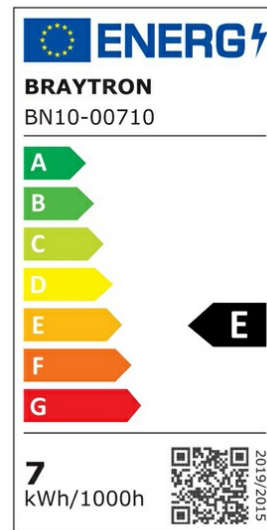

Braytron

PRODUCT DATASHEET

MODEL NO BN10-00710

DESCRIPTION BRY-LEDLINE-7W-SQR-WHT-4000K-LED WALL LIGHT

BRAYTRON SRL

Bulavardul iuliu maniu, Nr.616, Sector 6, 061129, Bucuresti-ROMANIA

info@braytron.com

www.braytron.com

General Characteristics

Model No	:	BN10-00710
Main Family	:	Indoor Lighting
Sub Family	:	LED Batten Light
Type	:	Batten Light
Body Color	:	White
Lamp Shape	:	Non-Directional
Dimmable	:	Not-Dimmable
Light Source	:	LED
Warranty	:	2 years
Class	:	Class II
IP	:	IP20

Electrical Characteristics

Lifetime	:	20000 h
Voltage	:	220-240V
Power Factor	:	>0,5
Material	:	PC
Working Temperature	:	-20 C+40 C
Frequency	:	50-60 Hz

Package Informations

N.W.	:	3,35 kgs
G.W.	:	5,25 kgs
PCS/CTN	:	30 pcs
Length	:	650 mm
Width	:	185 mm
Height	:	210 mm
EAN	:	5949097701566

Product Characteristics

Wattage	:	7 w
Color Temperature	:	4000K
Quse Lumen	:	780 lm
Color Rendering Index (CRI)	:	>80
Energy Efficiency Level	:	E
Beam Angle	:	110° Degrees
Color Category	:	Natural White