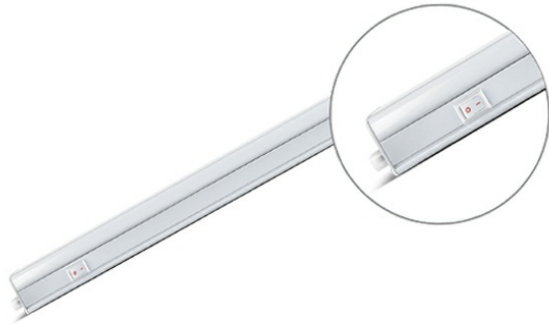

## PRODUCT DATASHEET

MODEL NO BN10-00710

DESCRIPTION BRY-LEDLINE-7W-SQR-WHT-4000K-LED WALL LIGHT

### General Characteristics

Model No	:	BN10-00710
Main Family	:	Indoor Lighting
Sub Family	:	LED Batten Light
Type	:	Batten Light
Body Color	:	White
Lamp Shape	:	Non-Directional
Dimmable	:	Not-Dimmable
Light Source	:	LED
Warranty	:	2 years
Class	:	Class II
IP	:	IP20

### Product Characteristics

Wattage	:	7 w
Color Temperature	:	4000K
Quse Lumen	:	780 lm
Color Rendering Index (CRI)	:	>80
Energy Efficiency Level	:	E
Beam Angle	:	110° Degrees
Color Category	:	Natural White

### Dimensions & Weight

P. Length	:	543 mm
P. Width	:	22 mm
P. Height	:	30 mm
Weight	:	111 gr