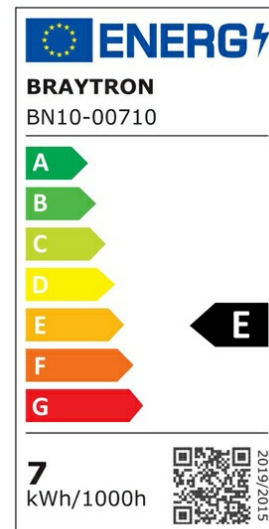

## PRODUCT DATASHEET

MODEL NO BN10-00710

DESCRIPTION BRY-LEDLINE-7W-SQR-WHT-4000K-LED WALL LIGHT

### General Characteristics

Model No	:	BN10-00710
Main Family	:	Indoor Lighting
Sub Family	:	LED Batten Light
Type	:	Batten Light
Body Color	:	White
Lamp Shape	:	Non-Directional
Dimmable	:	Not-Dimmable
Light Source	:	LED
Warranty	:	2 years
Class	:	Class II
IP	:	IP20

### Electrical Characteristics

Lifetime	:	20000 h
Voltage	:	220-240V
Power Factor	:	>0,5
Material	:	PC
Working Temperature	:	-20 C+40 C
Frequency	:	50-60 Hz

### Product Characteristics

Wattage	:	7 w
Color Temperature	:	4000K
Quse Lumen	:	780 lm
Color Rendering Index (CRI)	:	>80
Energy Efficiency Level	:	E
Beam Angle	:	110° Degrees
Color Category	:	Natural White