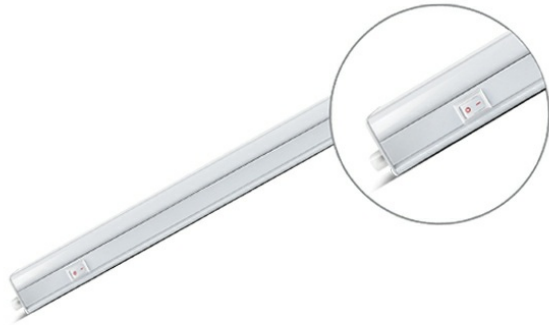

PRODUCT DATASHEET

MODEL NO BN10-00700

DESCRIPTION BRY-LEDLINE-7W-SQR-WHT-3000K-LED WALL LIGHT

General Characteristics

Model No	:	BN10-00700
Main Family	:	Indoor Lighting
Sub Family	:	LED Batten Light
Type	:	Batten Light
Body Color	:	White
Lamp Shape	:	Non-Directional
Dimmable	:	Not-Dimmable
Light Source	:	LED
Warranty	:	2 years
Class	:	Class II
IP	:	IP20

Electrical Characteristics

Lifetime	:	20000 h
Voltage	:	220-240V
Power Factor	:	>0,5
Material	:	PC
Working Temperature	:	-20 C+40 C
Frequency	:	50-60 Hz

Package Informations

N.W.	:	3,35 kgs
G.W.	:	5,25 kgs
PCS/CTN	:	30 pcs
Length	:	650 mm
Width	:	185 mm
Height	:	210 mm
EAN	:	5949097701559

Product Characteristics

Wattage	:	7 w
Color Temperature	:	3000K
Quse Lumen	:	780 lm
Color Rendering Index (CRI)	:	>80
Energy Efficiency Level	:	E
Beam Angle	:	110° Degrees
Color Category	:	Warm White

Dimensions & Weight

P. Length	:	543 mm
P. Width	:	22 mm
P. Height	:	30 mm
Weight	:	111 gr