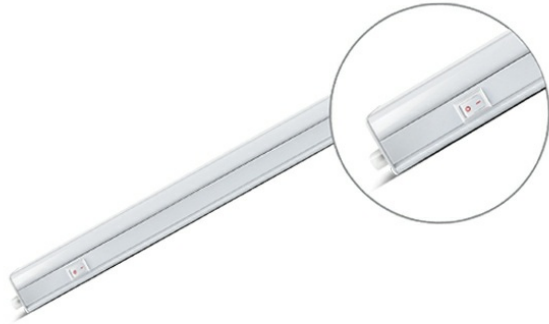

Braytron

PRODUCT DATASHEET

MODEL NO BN10-00700

DESCRIPTION BRY-LEDLINE-7W-SQR-WHT-3000K-LED WALL LIGHT

BRAYTRON SRL

Bulavardul iuliu maniu, Nr.616, Sector 6, 061129, Bucuresti-ROMANIA

info@braytron.com

www.braytron.com

General Characteristics

Model No	:	BN10-00700
Main Family	:	Indoor Lighting
Sub Family	:	LED Batten Light
Type	:	Batten Light
Body Color	:	White
Lamp Shape	:	Non-Directional
Dimmable	:	Not-Dimmable
Light Source	:	LED
Warranty	:	2 years
Class	:	Class II
IP	:	IP20

Product Characteristics

Wattage	:	7 w
Color Temperature	:	3000K
Quse Lumen	:	780 lm
Color Rendering Index (CRI)	:	>80
Energy Efficiency Level	:	E
Beam Angle	:	110° Degrees
Color Category	:	Warm White

Dimensions & Weight

P. Length	:	543 mm
P. Width	:	22 mm
P. Height	:	30 mm
Weight	:	111 gr