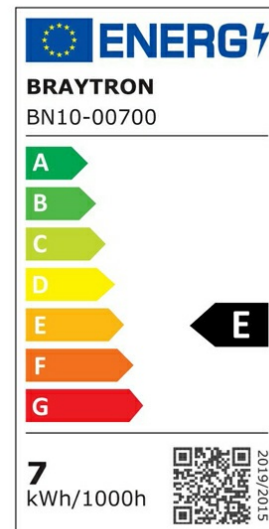

PRODUCT DATASHEET

MODEL NO BN10-00700

DESCRIPTION BRY-LEDLINE-7W-SQR-WHT-3000K-LED WALL LIGHT

General Characteristics

Model No	:	BN10-00700
Main Family	:	Indoor Lighting
Sub Family	:	LED Batten Light
Type	:	Batten Light
Body Color	:	White
Lamp Shape	:	Non-Directional
Dimmable	:	Not-Dimmable
Light Source	:	LED
Warranty	:	2 years
Class	:	Class II
IP	:	IP20

Electrical Characteristics

Lifetime	:	20000 h
Voltage	:	220-240V
Power Factor	:	>0,5
Material	:	PC
Working Temperature	:	-20 C+40 C
Frequency	:	50-60 Hz

Package Informations

N.W.	:	3,35 kgs
G.W.	:	5,25 kgs
PCS/CTN	:	30 pcs
Length	:	650 mm
Width	:	185 mm
Height	:	210 mm
EAN	:	5949097701559

Product Characteristics

Wattage	:	7 w
Color Temperature	:	3000K
Quse Lumen	:	780 lm
Color Rendering Index (CRI)	:	>80
Energy Efficiency Level	:	E
Beam Angle	:	110° Degrees
Color Category	:	Warm White

Dimensions & Weight