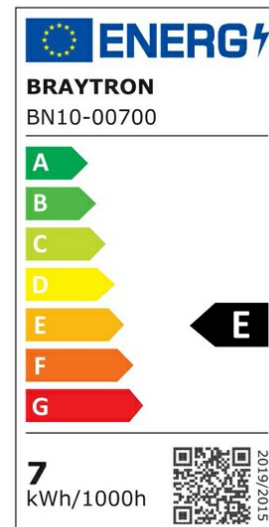

Braytron

PRODUCT DATASHEET

MODEL NO BN10-00700

DESCRIPTION BRY-LEDLINE-7W-SQR-WHT-3000K-LED WALL LIGHT

BRAYTRON SRL

Bulavardul iuliu maniu, Nr.616, Sector 6, 061129, Bucuresti-ROMANIA

info@braytron.com

www.braytron.com

General Characteristics

Model No	:	BN10-00700
Main Family	:	Indoor Lighting
Sub Family	:	LED Batten Light
Type	:	Batten Light
Body Color	:	White
Lamp Shape	:	Non-Directional
Dimmable	:	Not-Dimmable
Light Source	:	LED
Warranty	:	2 years
Class	:	Class II
IP	:	IP20

Electrical Characteristics

Lifetime	:	20000 h
Voltage	:	220-240V
Power Factor	:	>0,5
Material	:	PC
Working Temperature	:	-20 C+40 C
Frequency	:	50-60 Hz

Package Informations

N.W.	:	3,35 kgs
G.W.	:	5,25 kgs
PCS/CTN	:	30 pcs
Length	:	650 mm
Width	:	185 mm
Height	:	210 mm
EAN	:	5949097701559

Product Characteristics

Wattage	:	7 w
Color Temperature	:	3000K
Quse Lumen	:	780 lm
Color Rendering Index (CRI)	:	>80
Energy Efficiency Level	:	E
Beam Angle	:	110° Degrees
Color Category	:	Warm White

Dimensions & Weight