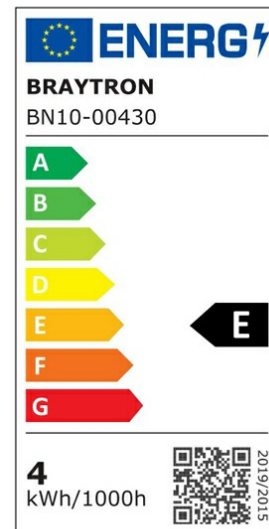

PRODUCT DATASHEET

MODEL NO BN10-00430

DESCRIPTION BRY-LEDLINE-4W-SQR-WHT-6500K-LED WALL LIGHT

General Characteristics

Model No	:	BN10-00430
Main Family	:	Indoor Lighting
Sub Family	:	LED Batten Light
Type	:	Batten Light
Body Color	:	White
Lamp Shape	:	Non-Directional
Dimmable	:	Not-Dimmable
Light Source	:	LED
Warranty	:	2 years
Class	:	Class II
IP	:	IP20

Electrical Characteristics

Lifetime	:	20000 h
Voltage	:	220-240V
Power Factor	:	>0,5
Material	:	PC
Working Temperature	:	-20 C+40 C
Frequency	:	50-60 Hz

Package Informations

N.W.	:	2,45 kgs
G.W.	:	3,75 kgs
PCS/CTN	:	30 pcs
Length	:	420 mm
Width	:	185 mm
Height	:	210 mm
EAN	:	5949097701542

Product Characteristics

Wattage	:	4 w
Color Temperature	:	6500K
Quse Lumen	:	440 lm
Color Rendering Index (CRI)	:	>80
Energy Efficiency Level	:	E
Beam Angle	:	110° Degrees
Color Category	:	Cool White

Dimensions & Weight