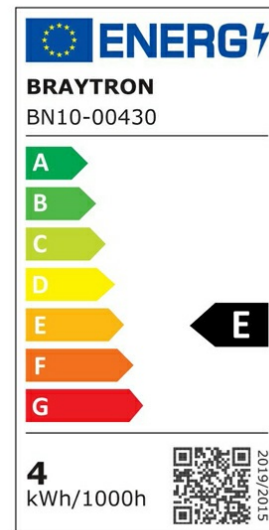

## PRODUCT DATASHEET

MODEL NO BN10-00430

DESCRIPTION BRY-LEDLINE-4W-SQR-WHT-6500K-LED WALL LIGHT

BRAYTRON SRL

Bulavardul iuliu maniu, Nr.616, Sector 6, 061129, Bucuresti-ROMANIA

info@braytron.com

www.braytron.com

### Electrical Characteristics

Lifetime	:	20000 h
Voltage	:	220-240V
Power Factor	:	>0,5
Material	:	PC
Working Temperature	:	-20 C+40 C
Frequency	:	50-60 Hz

### Product Characteristics

Wattage	:	4 w
Color Temperature	:	6500K
Quse Lumen	:	440 lm
Color Rendering Index (CRI)	:	>80
Energy Efficiency Level	:	E
Beam Angle	:	110° Degrees
Color Category	:	Cool White