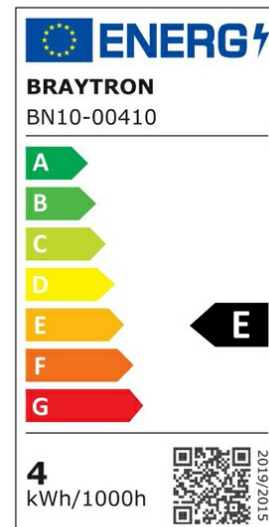

Braytron

PRODUCT DATASHEET

MODEL NO BN10-00410

DESCRIPTION BRY-LEDLINE-4W-SQR-WHT-4000K-LED WALL LIGHT

BRAYTRON SRL

Bulavardul iuliu maniu, Nr.616, Sector 6, 061129, Bucuresti-ROMANIA

info@braytron.com

www.braytron.com

General Characteristics

Model No	:	BN10-00410
Main Family	:	Indoor Lighting
Sub Family	:	LED Batten Light
Type	:	Batten Light
Body Color	:	White
Lamp Shape	:	Non-Directional
Dimmable	:	Not-Dimmable
Light Source	:	LED
Warranty	:	2 years
Class	:	Class II
IP	:	IP20

Electrical Characteristics

Lifetime	:	20000 h
Voltage	:	220-240V
Power Factor	:	>0,5
Material	:	PC
Working Temperature	:	-20 C+40 C
Frequency	:	50-60 Hz

Package Informations

N.W.	:	2,45 kgs
G.W.	:	3,75 kgs
PCS/CTN	:	30 pcs
Length	:	420 mm
Width	:	185 mm
Height	:	210 mm
EAN	:	5949097707926

Product Characteristics

Wattage	:	4 w
Color Temperature	:	4000K
Quse Lumen	:	440 lm
Color Rendering Index (CRI)	:	>80
Energy Efficiency Level	:	E
Beam Angle	:	110° Degrees
Color Category	:	Natural White