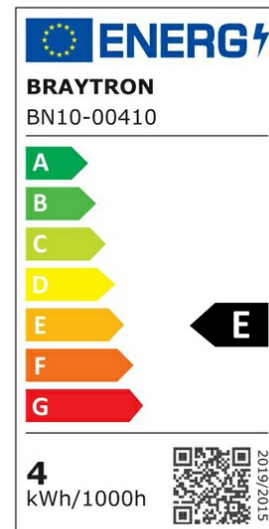

PRODUCT DATASHEET

MODEL NO BN10-00410

DESCRIPTION BRY-LEDLINE-4W-SQR-WHT-4000K-LED WALL LIGHT

General Characteristics

Model No	:	BN10-00410
Main Family	:	Indoor Lighting
Sub Family	:	LED Batten Light
Type	:	Batten Light
Body Color	:	White
Lamp Shape	:	Non-Directional
Dimmable	:	Not-Dimmable
Light Source	:	LED
Warranty	:	2 years
Class	:	Class II
IP	:	IP20

Electrical Characteristics

Lifetime	:	20000 h
Voltage	:	220-240V
Power Factor	:	>0,5
Material	:	PC
Working Temperature	:	-20 C+40 C
Frequency	:	50-60 Hz

Package Informations

N.W.	:	2,45 kgs
G.W.	:	3,75 kgs
PCS/CTN	:	30 pcs
Length	:	420 mm
Width	:	185 mm
Height	:	210 mm
EAN	:	5949097707926

Product Characteristics

Wattage	:	4 w
Color Temperature	:	4000K
Quse Lumen	:	440 lm
Color Rendering Index (CRI)	:	>80
Energy Efficiency Level	:	E
Beam Angle	:	110° Degrees
Color Category	:	Natural White

Dimensions & Weight

P. Length	:	313 mm
P. Width	:	22 mm
P. Height	:	30 mm
Weight	:	82 gr