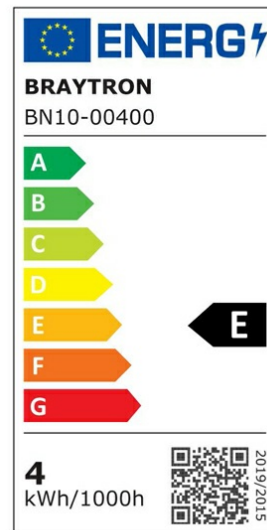

Braytron

PRODUCT DATASHEET

MODEL NO BN10-00400

DESCRIPTION BRY-LEDLINE-4W-SQR-WHT-3000K-LED WALL LIGHT

BRAYTRON SRL

Bulavardul iuliu maniu, Nr.616, Sector 6, 061129, Bucuresti-ROMANIA

info@braytron.com

www.braytron.com

General Characteristics

Model No	:	BN10-00400
Main Family	:	Indoor Lighting
Sub Family	:	LED Batten Light
Type	:	Batten Light
Body Color	:	White
Lamp Shape	:	Non-Directional
Dimmable	:	Not-Dimmable
Light Source	:	LED
Warranty	:	2 years
Class	:	Class II
IP	:	IP20

Electrical Characteristics

Lifetime	:	20000 h
Voltage	:	220-240V
Power Factor	:	>0,5
Material	:	PC
Working Temperature	:	-20 C+40 C
Frequency	:	50-60 Hz

Package Informations

N.W.	:	2,45 kgs
G.W.	:	3,75 kgs
PCS/CTN	:	30 pcs
Length	:	420 mm
Width	:	185 mm
Height	:	210 mm
EAN	:	5949097701535

Product Characteristics

Wattage	:	4 w
Color Temperature	:	3000K
Quse Lumen	:	440 lm
Color Rendering Index (CRI)	:	>80
Energy Efficiency Level	:	E
Beam Angle	:	110° Degrees
Color Category	:	Warm White

Dimensions & Weight