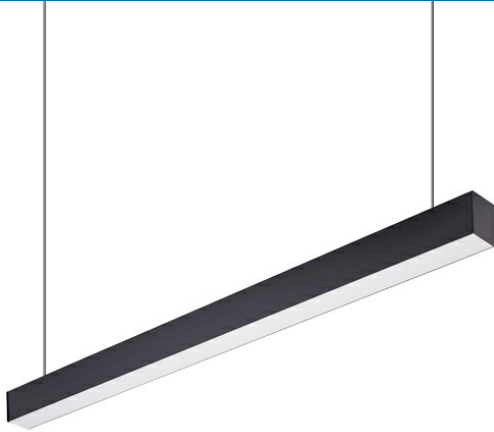

PRODUCT DATASHEET

MODEL NO BN02-01511

DESCRIPTION BRY-LINEA-5070-1.5MT-45W-BLC-4000K-LINEAR LIGHT

BRAYTRON SRL

Bulavardul Iuliu Maniu, Nr.616, Sector 6, 061129, Bucuresti-ROMANIA

info@braytron.com

www.braytron.com

General Characteristics

Model No	:	BN02-01511
Main Family	:	Decorative LED
Sub Family	:	Fixtures
Type	:	Ceiling Light
Body Color	:	Black
Lamp Shape	:	Non-Directional
Dimmable	:	Not-Dimmable
Light Source	:	LED
Warranty	:	3 years
Class	:	Class II
IP	:	IP40

Product Characteristics

Wattage	:	45 w
Color Temperature	:	4000K
Quse Lumen	:	4050 lm
Color Rendering Index (CRI)	:	>80
Beam Angle	:	120° Degrees

Dimensions & Weight

P. Length	:	1420 mm
P. Width	:	50 mm
P. Height	:	70 mm
Weight	:	1945 gr