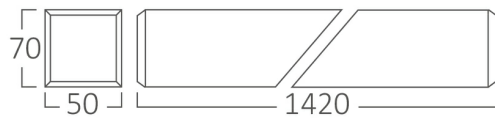

PRODUCT DATASHEET

MODEL NO BN02-01510

DESCRIPTION BRY LINEAR LED LIGHTING FIXTURE 45W 4000K

General Characteristics

Model No	:	BN02-01510
Main Family	:	Decorative LED
Sub Family	:	Fixtures
Type	:	Ceiling Light
Body Color	:	White
Lamp Shape	:	Non-Directional
Dimmable	:	Not-Dimmable
Light Source	:	LED
Warranty	:	3 years
Class	:	Class II
IP	:	IP40

Electrical Characteristics

Lifetime	:	20000 h
Voltage	:	220-240V
Power Factor	:	>0,9
Material	:	Aluminium
Working Temperature	:	-20C+40C
Frequency	:	50-60 Hz

Package Informations

N.W.	:	11,67 kgs
G.W.	:	12,62 kgs
PCS/CTN	:	6 pcs
Length	:	1460 mm
Width	:	220 mm
Height	:	220 mm
EAN	:	5949097719240

Product Characteristics

Wattage	:	45 w
Color Temperature	:	4000K
Quse Lumen	:	4050 lm
Color Rendering Index (CRI)	:	>80
Beam Angle	:	120° Degrees

Dimensions & Weight

P. Length	:	1420 mm
P. Width	:	50 mm
P. Height	:	70 mm
Weight	:	1945 gr