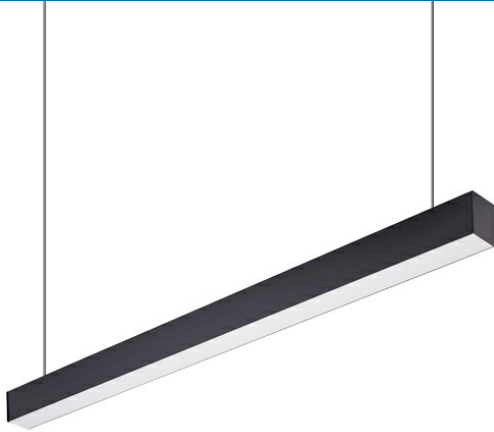

PRODUCT DATASHEET

MODEL NO BN02-01501

DESCRIPTION BRY-LINEA-5070-1.5MT-45W-BLC-3000K-LINEAR LIGHT

BRAYTRON SRL

Bulaverdul iuliu maniu, Nr.616, Sector 6, 061129, Bucuresti-ROMANIA

info@braytron.com

www.braytron.com

General Characteristics

Model No	:	BN02-01501
Main Family	:	Decorative LED
Sub Family	:	Fixtures
Type	:	Ceiling Light
Body Color	:	Black
Lamp Shape	:	Non-Directional
Dimmable	:	Not-Dimmable
Light Source	:	LED
Warranty	:	3 years
Class	:	Class II
IP	:	IP40

Product Characteristics

Wattage	:	45 w
Color Temperature	:	3000K
Quse Lumen	:	4050 lm
Color Rendering Index (CRI)	:	>80
Beam Angle	:	120° Degrees

Dimensions & Weight

P. Length	:	1420 mm
P. Width	:	50 mm
P. Height	:	70 mm
Weight	:	1945 gr