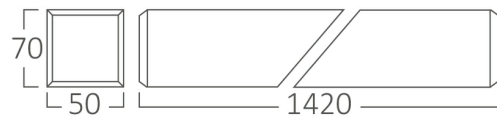

PRODUCT DATASHEET

MODEL NO BN02-01500

DESCRIPTION BRY LINEAR LED LIGHTING FIXTURE 45W 3000K

General Characteristics

| | | |
|--------------|---|-----------------|
| Model No | : | BN02-01500 |
| Main Family | : | Decorative LED |
| Sub Family | : | Fixtures |
| Type | : | Ceiling Light |
| Body Color | : | White |
| Lamp Shape | : | Non-Directional |
| Dimmable | : | Not-Dimmable |
| Light Source | : | LED |
| Warranty | : | 3 years |
| Class | : | Class II |
| IP | : | IP40 |

Package Informations

| | | |
|---------|---|---------------|
| N.W. | : | 11,67 kgs |
| G.W. | : | 12,62 kgs |
| PCS/CTN | : | 6 pcs |
| Length | : | 1460 mm |
| Width | : | 220 mm |
| Height | : | 220 mm |
| EAN | : | 5949097719233 |

Product Characteristics

| | | |
|-----------------------------|---|--------------|
| Wattage | : | 45 w |
| Color Temperature | : | 3000K |
| Quse Lumen | : | 4050 lm |
| Color Rendering Index (CRI) | : | >80 |
| Beam Angle | : | 120° Degrees |

Dimensions & Weight

| | | |
|-----------|---|---------|
| P. Length | : | 1420 mm |
| P. Width | : | 50 mm |
| P. Height | : | 70 mm |
| Weight | : | 1945 gr |