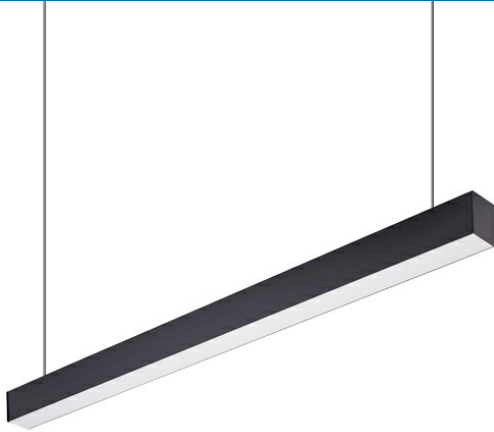

PRODUCT DATASHEET

MODEL NO BN02-00631

DESCRIPTION BRY LINEAR LED LIGHTING FIXTURE 18W 6500K

General Characteristics

Model No	:	BN02-00631
Main Family	:	Decorative LED
Sub Family	:	Fixtures
Type	:	Ceiling Light
Body Color	:	Black
Lamp Shape	:	Non-Directional
Dimmable	:	Not-Dimmable
Light Source	:	LED
Warranty	:	3 years
Class	:	Class II
IP	:	IP40

Electrical Characteristics

Lifetime	:	20000 h
Voltage	:	220-240V
Power Factor	:	>0,9
Material	:	Aluminium
Working Temperature	:	-20C+40C
Frequency	:	50-60 Hz

Package Informations

N.W.	:	6,00 kgs
G.W.	:	6,50 kgs
PCS/CTN	:	6 pcs
Length	:	620 mm
Width	:	220 mm
Height	:	220 mm
EAN	:	5949097719165

Product Characteristics

Wattage	:	18 w
Color Temperature	:	6500K
Quse Lumen	:	1620 lm
Color Rendering Index (CRI)	:	>80
Beam Angle	:	120° Degrees

Dimensions & Weight

P. Length	:	580 mm
P. Width	:	50 mm
P. Height	:	70 mm
Weight	:	1000 gr