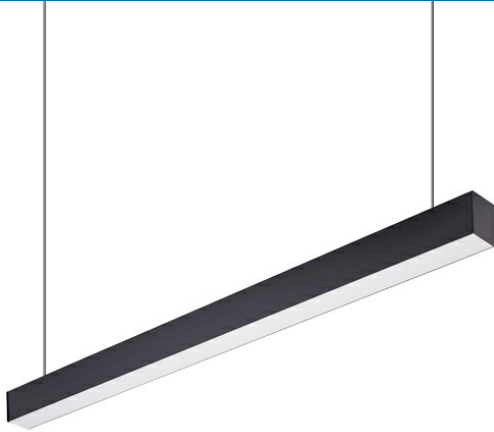

## PRODUCT DATASHEET

MODEL NO BN02-00601

DESCRIPTION BRY LINEAR LED LIGHTING FIXTURE 18W 3000K

BRAYTRON SRL

Bulaverdul iuliu maniu, Nr.616, Sector 6, 061129, Bucuresti-ROMANIA

info@braytron.com

www.braytron.com

### General Characteristics

Model No	:	BN02-00601
Main Family	:	Decorative LED
Sub Family	:	Fixtures
Type	:	Ceiling Light
Body Color	:	Black
Lamp Shape	:	Non-Directional
Dimmable	:	Not-Dimmable
Light Source	:	LED
Warranty	:	3 years
Class	:	Class II
IP	:	IP40

### Dimensions & Weight

P. Length	:	580 mm
P. Width	:	50 mm
P. Height	:	70 mm
Weight	:	1000 gr