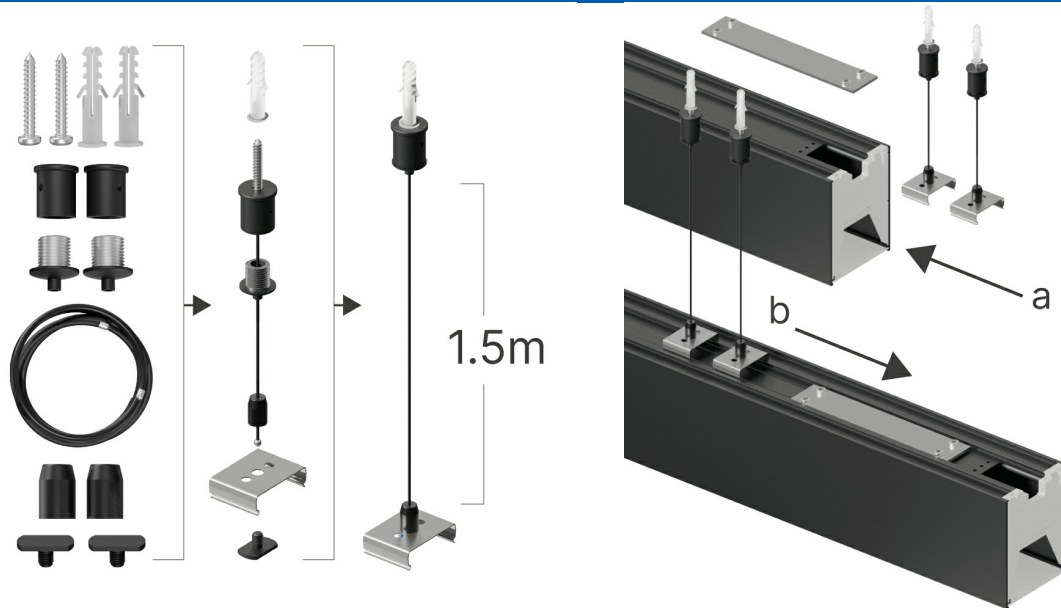

Braytron

PRODUCT DATASHEET

MODEL NO BN01-99990

DESCRIPTION BRY-ALINE 55-BLC-LINEAR.PENDANT PART

Braytron ESSENTIAL COMPONENTS REQUIRED FOR INSTALLATION FOR ALL ALINE SERIES **5 YEARS WARRANTY**

LED LINEAR LIGHT COMPONENTS	 BN01-99990	 BN01-99993	 BN01-99994
LONG LASTING		 BN01-99992	 BN01-99991
ALINE SERIES			

QUICK INSTALLATION OVERVIEW IN 4 STEPS

- 
- 
- 
- 

Important Note: To ensure correct installation, please read the user manual carefully before installing these lights.

IT CAN BE CONNECTED INTO VARIOUS SHAPES & CREATIVELY COMBINED, FIT AND ENHANCE WITH ANY AREA