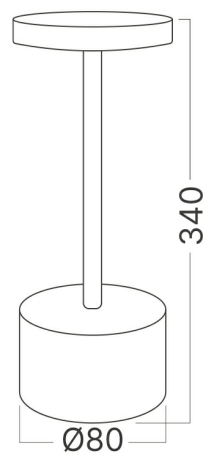

Braytron

PRODUCT DATASHEET

MODEL NO BK06-01186

DESCRIPTION BRY-LUXE-1-2W-3IN1-GOLDEN-RCH-TABLE LAMP

BRAYTRON SRL

Bulavardul iuliu maniu, Nr.616, Sector 6, 061129, Bucuresti-ROMANIA

info@braytron.com

www.braytron.com

Page 1-2

General Characteristics

Model No	:	BK06-01186
Main Family	:	Decorative LED
Sub Family	:	LED Desk Lamp
Type	:	Table Lamp
Body Color	:	Golden
Lamp Shape	:	Non-Directional
Warranty	:	2 Years
Class	:	CLASS III
IP	:	IP44

Electrical Characteristics

Lifetime	:	20000 h
Voltage	:	5 VDC
Material	:	Metal+PS
Working Temperature	:	-20°C ~ +40°C
Working Time	:	12 Hours

Dimensions & Weight

Diameter	:	80 mm
P. Height	:	340 mm
Weight	:	400 gr

Package Informations

N.W.	:	8 kgs
G.W.	:	10,4 kgs
PCS/CTN	:	20
Length	:	44 cm
Width	:	36,5 cm
Height	:	38 cm
EAN	:	5949097744433