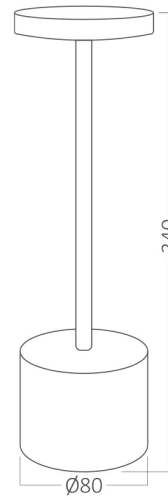

PRODUCT DATASHEET

MODEL NO

BK06-01186

DESCRIPTION

BRY-LUXE-1-GLD-3IN1-RCH-TABLE LAMP

BRAYTRON SRL

Bulaverdul iuliu maniu, Nr.616, Sector 6, 061129, Bucuresti-ROMANIA

info@braytron.com

www.braytron.com

General Characteristics

Model No	:	BK06-01186
Main Family	:	Decorative LED
Sub Family	:	LED Desk Lamp
Type	:	Table Lamp
Body Color	:	Golden
Lamp Shape	:	N/A
Dimmable	:	Step Dim
Light Source	:	LED
Warranty	:	2 years(1 year for battery)
Class	:	Class III
IP	:	IP44

Electrical Characteristics

Lifetime	:	20000 h
Voltage	:	5VDC
Material	:	Iron
Working Temperature	:	-5 C+25 C
Working Time	:	12 h (in dimmed mode) and 6 h (in full bright)

Dimensions & Weight

Diameter	:	80 mm
P. Height	:	340 mm