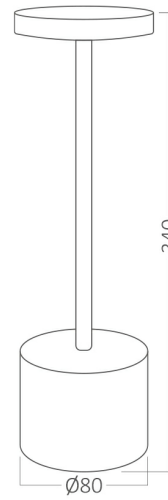

PRODUCT DATASHEET

MODEL NO

BK06-01181

DESCRIPTION

BRY-LUXE-1-BLC-3IN1-RCH-TABLE LAMP

BRAYTRON SRL

Bulaverdul iuliu maniu, Nr.616, Sector 6, 061129, Bucuresti-ROMANIA

info@braytron.com

www.braytron.com

General Characteristics

Model No	:	BK06-01181
Main Family	:	Decorative LED
Sub Family	:	LED Desk Lamp
Type	:	Table Lamp
Body Color	:	Black
Lamp Shape	:	N/A
Dimmable	:	Step Dim
Light Source	:	LED
Warranty	:	2 years(1 year for battery)
Class	:	Class III
IP	:	IP44

Electrical Characteristics

Lifetime	:	20000 h
Voltage	:	5VDC
Material	:	Iron
Working Temperature	:	-5 C+25 C
Working Time	:	12 h (in dimmed mode) and 6 h (in full bright)

Dimensions & Weight

Diameter	:	80 mm
P. Height	:	340 mm