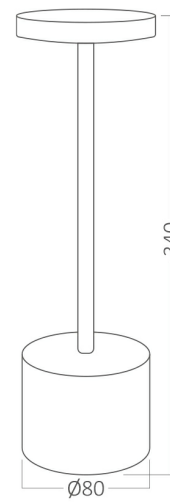

PRODUCT DATASHEET

MODEL NO

BK06-01180

DESCRIPTION

BRY-LUXE-1-WHT-3IN1-RCH-TABLE LAMP

BRAYTRON SRL

Bulaverdul iuliu maniu, Nr.616, Sector 6, 061129, Bucuresti-ROMANIA

info@braytron.com

www.braytron.com

General Characteristics

Model No	:	BK06-01180
Main Family	:	Decorative LED
Sub Family	:	LED Desk Lamp
Type	:	Table Lamp
Body Color	:	White
Lamp Shape	:	N/A
Dimmable	:	Step Dim
Light Source	:	LED
Warranty	:	2 years(1 year for battery)
Class	:	Class III
IP	:	IP44

Electrical Characteristics

Lifetime	:	20000 h
Voltage	:	5VDC
Material	:	Iron
Working Temperature	:	-5 C+25 C
Working Time	:	12 h (in dimmed mode) and 6 h (in full bright)

Dimensions & Weight

Diameter	:	80 mm
P. Height	:	340 mm