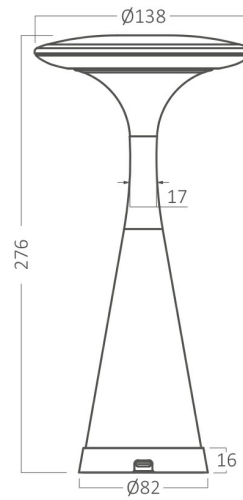

Braytron

PRODUCT DATASHEET

MODEL NO BK06-00093

DESCRIPTION BRY-TOWER-2-CFE-3IN1-RCH-TABLE LAMP

BRAYTRON SRL

Bulavardul Iuliu Maniu, Nr.616, Sector 6, 061129, Bucuresti-ROMANIA

info@braytron.com

www.braytron.com

Page 1-2

General Characteristics

Model No	:	BK06-00093
Main Family	:	Decorative LED
Sub Family	:	LED Desk Lamp
Type	:	Table Lamp
Body Color	:	Coffee
Lamp Shape	:	N/A
Dimmable	:	Step Dim
Light Source	:	LED
Warranty	:	2 years(1 year for battery)
Class	:	Class III
IP	:	IP44

Electrical Characteristics

Lifetime	:	20000 h
Voltage	:	5VDC
Material	:	Metal
Working Temperature	:	-20 C+40 C
Working Time	:	30 h (in dimmed mode) and 6 h (in full bright)

Dimensions & Weight

Diameter	:	138 mm
P. Height	:	276 mm
Weight	:	600 gr

Package Informations

N.W.	:	6,00 kgs
G.W.	:	8,75 kgs
PCS/CTN	:	10 pcs
Length	:	750 mm
Width	:	290 mm
Height	:	310 mm
EAN	:	5949097738067