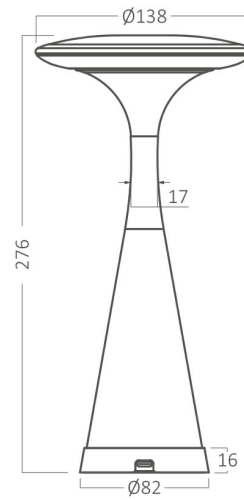

PRODUCT DATASHEET

MODEL NO BK06-00093

DESCRIPTION BRY-TOWER-2-CFE-3IN1-RCH-TABLE LAMP

General Characteristics

Model No	:	BK06-00093
Main Family	:	Decorative LED
Sub Family	:	LED Desk Lamp
Type	:	Table Lamp
Body Color	:	Coffee
Lamp Shape	:	N/A
Dimmable	:	Step Dim
Light Source	:	LED
Warranty	:	2 years(1 year for battery)
Class	:	Class III
IP	:	IP44

Electrical Characteristics

Lifetime	:	20000 h
Voltage	:	5VDC
Material	:	Metal
Working Temperature	:	-20 C+40 C
Working Time	:	30 h (in dimmed mode) and 6 h (in full bright)

Dimensions & Weight

Diameter	:	138 mm
P. Height	:	276 mm
Weight	:	600 gr

Package Informations

N.W.	:	6,00 kgs
G.W.	:	8,75 kgs
PCS/CTN	:	10 pcs
Length	:	750 mm
Width	:	290 mm
Height	:	310 mm
EAN	:	5949097738067