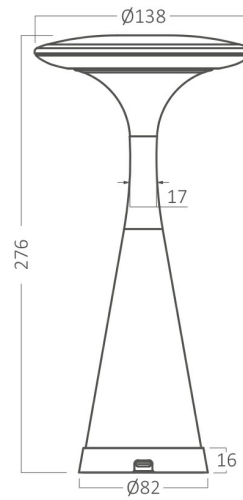

Braytron

PRODUCT DATASHEET

MODEL NO BK06-00092

DESCRIPTION BRY-TOWER-2-GRN-3IN1-RCH-TABLE LAMP

BRAYTRON SRL

Bulavardul Iuliu Maniu, Nr.616, Sector 6, 061129, Bucuresti-ROMANIA

info@braytron.com

www.braytron.com

Page 1-2

General Characteristics

Model No	:	BK06-00092
Main Family	:	Decorative LED
Sub Family	:	LED Desk Lamp
Type	:	Table Lamp
Body Color	:	Green
Lamp Shape	:	N/A
Dimmable	:	Step Dim
Light Source	:	LED
Warranty	:	2 years(1 year for battery)
Class	:	Class III
IP	:	IP44

Electrical Characteristics

Lifetime	:	20000 h
Voltage	:	5VDC
Material	:	Metal
Working Temperature	:	-20 C+40 C
Working Time	:	30 h (in dimmed mode) and 6 h (in full bright)

Dimensions & Weight

Diameter	:	138 mm
P. Height	:	276 mm
Weight	:	600 gr

Package Informations

N.W.	:	6,00 kgs
G.W.	:	8,75 kgs
PCS/CTN	:	10 pcs
Length	:	750 mm
Width	:	290 mm
Height	:	310 mm
EAN	:	5949097738050