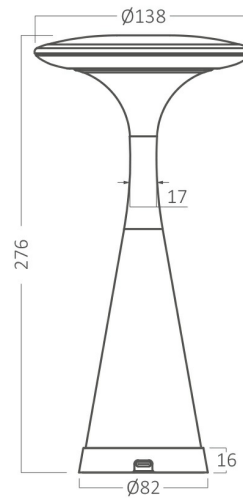

## PRODUCT DATASHEET

MODEL NO BK06-00091

DESCRIPTION BRY-TOWER-2-BLC-3IN1-RCH-TABLE LAMP

### General Characteristics

Model No	:	BK06-00091
Main Family	:	Decorative LED
Sub Family	:	LED Desk Lamp
Type	:	Table Lamp
Body Color	:	Black
Lamp Shape	:	N/A
Dimmable	:	Step Dim
Light Source	:	LED
Warranty	:	2 years(1 year for battery)
Class	:	Class III
IP	:	IP44

### Dimensions & Weight

Diameter	:	138 mm
P. Height	:	276 mm
Weight	:	600 gr

### Package Informations

N.W.	:	6,00 kgs
G.W.	:	8,75 kgs
PCS/CTN	:	10 pcs
Length	:	750 mm
Width	:	290 mm
Height	:	310 mm
EAN	:	5949097738043