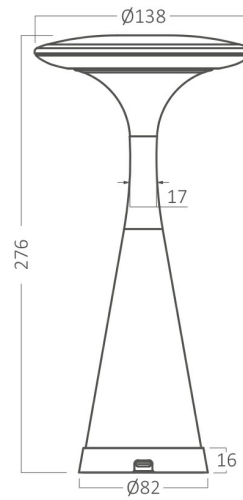

Braytron

PRODUCT DATASHEET

MODEL NO BK06-00091

DESCRIPTION BRY-TOWER-2-BLC-3IN1-RCH-TABLE LAMP

BRAYTRON SRL

Bulavardul iuliu maniu, Nr.616, Sector 6, 061129, Bucuresti-ROMANIA

info@braytron.com

www.braytron.com

Page 1-2

General Characteristics

Model No	:	BK06-00091
Main Family	:	Decorative LED
Sub Family	:	LED Desk Lamp
Type	:	Table Lamp
Body Color	:	Black
Lamp Shape	:	N/A
Dimmable	:	Step Dim
Light Source	:	LED
Warranty	:	2 years(1 year for battery)
Class	:	Class III
IP	:	IP44

Electrical Characteristics

Lifetime	:	20000 h
Voltage	:	5VDC
Material	:	Metal
Working Temperature	:	-20 C+40 C
Working Time	:	30 h (in dimmed mode) and 6 h (in full bright)

Dimensions & Weight

Diameter	:	138 mm
P. Height	:	276 mm
Weight	:	600 gr

Package Informations

N.W.	:	6,00 kgs
G.W.	:	8,75 kgs
PCS/CTN	:	10 pcs
Length	:	750 mm
Width	:	290 mm
Height	:	310 mm
EAN	:	5949097738043