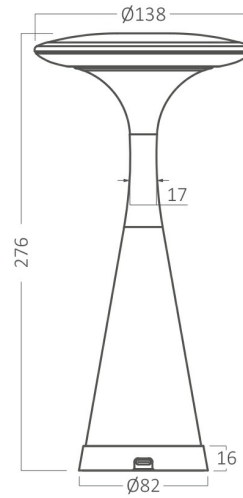

## PRODUCT DATASHEET

MODEL NO BK06-00090

DESCRIPTION BRY-TOWER-2-WHT-3IN1-RCH-TABLE LAMP

BRAYTRON SRL

Bulavardul iuliu maniu, Nr.616, Sector 6, 061129, Bucuresti-ROMANIA

info@braytron.com

www.braytron.com

Page 1-2

### General Characteristics

Model No	:	BK06-00090
Main Family	:	Decorative LED
Sub Family	:	LED Desk Lamp
Type	:	Table Lamp
Body Color	:	White
Lamp Shape	:	N/A
Dimmable	:	Step Dim
Light Source	:	LED
Warranty	:	2 years(1 year for battery)
Class	:	Class III
IP	:	IP44

### Dimensions & Weight

Diameter	:	138 mm
P. Height	:	276 mm
Weight	:	600 gr

### Package Informations

N.W.	:	6,00 kgs
G.W.	:	8,75 kgs
PCS/CTN	:	10 pcs
Length	:	750 mm
Width	:	290 mm
Height	:	310 mm
EAN	:	5949097738036