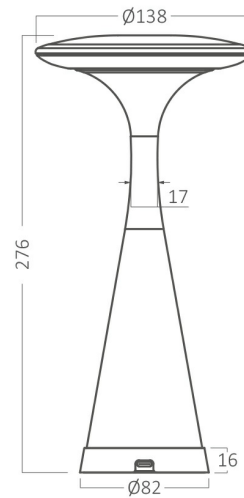

PRODUCT DATASHEET

MODEL NO BK06-00090

DESCRIPTION BRY-TOWER-2-WHT-3IN1-RCH-TABLE LAMP

BRAYTRON SRL

Bulaverdul iuliu maniu, Nr.616, Sector 6, 061129, Bucuresti-ROMANIA

info@braytron.com

www.braytron.com

General Characteristics

Model No	:	BK06-00090
Main Family	:	Decorative LED
Sub Family	:	LED Desk Lamp
Type	:	Table Lamp
Body Color	:	White
Lamp Shape	:	N/A
Dimmable	:	Step Dim
Light Source	:	LED
Warranty	:	2 years(1 year for battery)
Class	:	Class III
IP	:	IP44

Electrical Characteristics

Lifetime	:	20000 h
Voltage	:	5VDC
Material	:	Metal
Working Temperature	:	-20 C+40 C
Working Time	:	30 h (in dimmed mode) and 6 h (in full bright)

Dimensions & Weight

Diameter	:	138 mm
P. Height	:	276 mm
Weight	:	600 gr

Package Informations

N.W.	:	6,00 kgs
G.W.	:	8,75 kgs
PCS/CTN	:	10 pcs
Length	:	750 mm
Width	:	290 mm
Height	:	310 mm
EAN	:	5949097738036