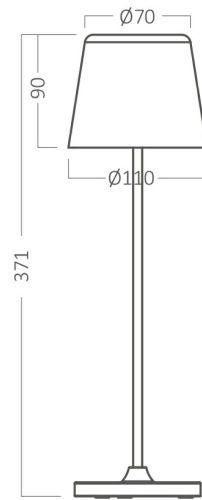

Braytron

PRODUCT DATASHEET

MODEL NO BK06-00081

DESCRIPTION BRY-TOWER-1-BLC-3000K-RCH-TABLE LAMP

BRAYTRON SRL

Bulavardul iuliu maniu, Nr.616, Sector 6, 061129, Bucuresti-ROMANIA

info@braytron.com

www.braytron.com

Page 1-2

General Characteristics

Model No	:	BK06-00081
Main Family	:	Decorative LED
Sub Family	:	LED Desk Lamp
Type	:	Table Lamp
Body Color	:	Black
Lamp Shape	:	N/A
Dimmable	:	Step Dim
Light Source	:	LED
Warranty	:	2 years(1 year for battery)
Class	:	Class III
IP	:	IP44

Electrical Characteristics

Lifetime	:	20000 h
Voltage	:	5VDC
Material	:	Metal
Working Temperature	:	-20 C+40 C
Working Time	:	30 h (in dimmed mode) and 6 h (in full bright)

Dimensions & Weight

Diameter	:	82 mm
P. Height	:	371 mm
Weight	:	650 gr

Package Informations

N.W.	:	7,80 kgs
G.W.	:	9,05 kgs
PCS/CTN	:	12 pcs
Length	:	395 mm
Width	:	270 mm
Height	:	270 mm
EAN	:	5949097738029