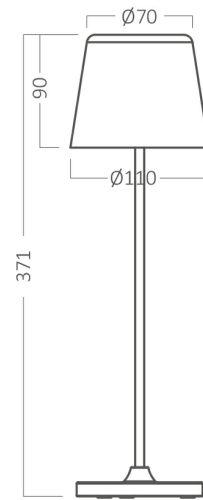

PRODUCT DATASHEET

MODEL NO

BK06-00081

DESCRIPTION

BRY-TOWER-1-BLC-3000K-RCH-TABLE LAMP

BRAYTRON SRL

Bulavardul Iuliu Maniu, Nr.616, Sector 6, 061129, Bucuresti-ROMANIA

info@braytron.com

www.braytron.com

General Characteristics

Model No	:	BK06-00081
Main Family	:	Decorative LED
Sub Family	:	LED Desk Lamp
Type	:	Table Lamp
Body Color	:	Black
Lamp Shape	:	N/A
Dimmable	:	Step Dim
Light Source	:	LED
Warranty	:	2 years(1 year for battery)
Class	:	Class III
IP	:	IP44

Electrical Characteristics

Lifetime	:	20000 h
Voltage	:	5VDC
Material	:	Metal
Working Temperature	:	-20 C+40 C
Working Time	:	30 h (in dimmed mode) and 6 h (in full bright)

Dimensions & Weight

Diameter	:	82 mm
P. Height	:	371 mm
Weight	:	650 gr

Package Informations

N.W.	:	7,80 kgs
G.W.	:	9,05 kgs
PCS/CTN	:	12 pcs
Length	:	395 mm
Width	:	270 mm
Height	:	270 mm
EAN	:	5949097738029