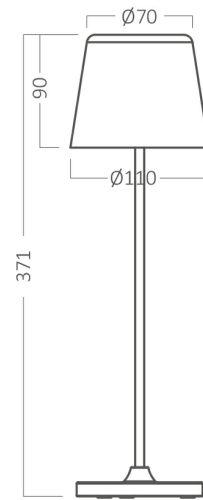

PRODUCT DATASHEET

MODEL NO

BK06-00080

DESCRIPTION

BRY-TOWER-1-WHT-3000K-RCH-TABLE LAMP

BRAYTRON SRL

Bulavardul Iuliu Maniu, Nr.616, Sector 6, 061129, Bucuresti-ROMANIA

info@braytron.com

www.braytron.com

General Characteristics

Model No	:	BK06-00080
Main Family	:	Decorative LED
Sub Family	:	LED Desk Lamp
Type	:	Table Lamp
Body Color	:	White
Lamp Shape	:	N/A
Dimmable	:	Step Dim
Light Source	:	LED
Warranty	:	2 years(1 year for battery)
Class	:	Class III
IP	:	IP44

Electrical Characteristics

Lifetime	:	20000 h
Voltage	:	5VDC
Material	:	Metal
Working Temperature	:	-20 C+40 C
Working Time	:	30 h (in dimmed mode) and 6 h (in full bright)

Dimensions & Weight

Diameter	:	82 mm
P. Height	:	371 mm
Weight	:	650 gr

Package Informations

N.W.	:	7,80 kgs
G.W.	:	9,05 kgs
PCS/CTN	:	12 pcs
Length	:	395 mm
Width	:	270 mm
Height	:	270 mm
EAN	:	5949097738012