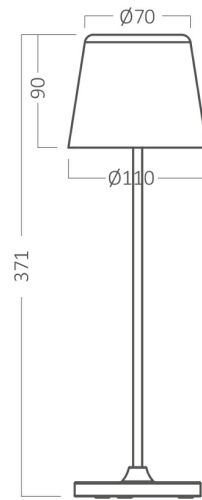

Braytron

PRODUCT DATASHEET

MODEL NO BK06-00080

DESCRIPTION BRY-TOWER-1-WHT-3000K-RCH-TABLE LAMP

BRAYTRON SRL

Bulavardul iuliu maniu, Nr.616, Sector 6, 061129, Bucuresti-ROMANIA

info@braytron.com

www.braytron.com

Page 1-2

General Characteristics

Model No	:	BK06-00080
Main Family	:	Decorative LED
Sub Family	:	LED Desk Lamp
Type	:	Table Lamp
Body Color	:	White
Lamp Shape	:	N/A
Dimmable	:	Step Dim
Light Source	:	LED
Warranty	:	2 years(1 year for battery)
Class	:	Class III
IP	:	IP44

Electrical Characteristics

Lifetime	:	20000 h
Voltage	:	5VDC
Material	:	Metal
Working Temperature	:	-20 C+40 C
Working Time	:	30 h (in dimmed mode) and 6 h (in full bright)

Dimensions & Weight

Diameter	:	82 mm
P. Height	:	371 mm
Weight	:	650 gr

Package Informations

N.W.	:	7,80 kgs
G.W.	:	9,05 kgs
PCS/CTN	:	12 pcs
Length	:	395 mm
Width	:	270 mm
Height	:	270 mm
EAN	:	5949097738012