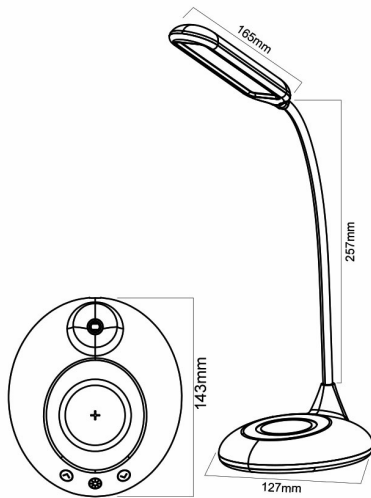

## PRODUCT DATASHEET

MODEL NO

BK01-02781

DESCRIPTION

BRY-LB146-5W-BLC-CCT TUNABLE-DESK LAMP

### General Characteristics

Model No	:	BK01-02781
Main Family	:	Decorative LED
Sub Family	:	LED Desk Lamp
Type	:	Desk
Body Color	:	Black
Lamp Shape	:	Non-Directional
Dimmable	:	Dimmable
Light Source	:	LED
Warranty	:	2 years
Class	:	Class II
IP	:	IP20

### Package Informations

N.W.	:	9,12 kgs
G.W.	:	13,80 kgs
PCS/CTN	:	24 pcs
Length	:	515 mm
Width	:	460 mm
Height	:	500 mm
EAN	:	5949097725296

### Dimensions & Weight

P. Length	:	143 mm
P. Width	:	143 mm
P. Height	:	480 mm
Weight	:	380 gr