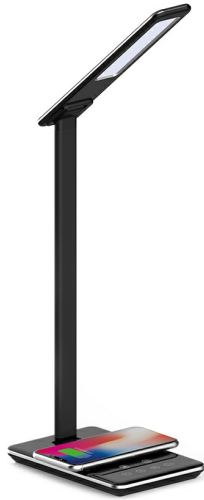

Braytron

PRODUCT DATASHEET

MODEL NO BK01-02681

DESCRIPTION BRY-LB145-5W-BLC-CCT TUNABLE-DESK LAMP

BRAYTRON SRL

Bulavardul iuliu maniu, Nr.616, Sector 6, 061129, Bucuresti-ROMANIA

info@braytron.com

www.braytron.com

General Characteristics

Model No	:	BK01-02681
Main Family	:	Decorative LED
Sub Family	:	LED Desk Lamp
Type	:	Desk
Body Color	:	Black
Lamp Shape	:	Non-Directional
Dimmable	:	Dimmable
Light Source	:	LED
Warranty	:	2 years
Class	:	Class II
IP	:	IP20

Product Characteristics

Wattage	:	5 w
Color Temperature	:	3IN1
Quse Lumen	:	500 lm
Color Rendering Index (CRI)	:	>80
Energy Efficiency Level	:	F
Beam Angle	:	120° Degrees
Color Category	:	3IN1

Dimensions & Weight

P. Length	:	180 mm
P. Width	:	120 mm
P. Height	:	505 mm
Weight	:	460 gr