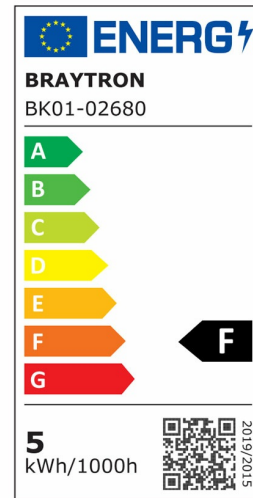

Braytron

PRODUCT DATASHEET

MODEL NO BK01-02680

DESCRIPTION BRY-LB145-5W-WHT-CCT TUNABLE-DESK LAMP

BRAYTRON SRL

Bulavardul iuliu maniu, Nr.616, Sector 6, 061129, Bucuresti-ROMANIA

info@braytron.com

www.braytron.com

General Characteristics

Model No	:	BK01-02680
Main Family	:	Decorative LED
Sub Family	:	LED Desk Lamp
Type	:	Desk
Body Color	:	White
Lamp Shape	:	Non-Directional
Dimmable	:	Dimmable
Light Source	:	LED
Warranty	:	2 years
Class	:	Class II
IP	:	IP20

Electrical Characteristics

Lifetime	:	20000 h
Voltage	:	5VDC
Power Factor	:	>0,5
Material	:	ABS
Working Temperature	:	-20 C+40 C

Package Informations

N.W.	:	4,60 kgs
G.W.	:	6,55 kgs
PCS/CTN	:	10 pcs
Length	:	470 mm
Width	:	255 mm
Height	:	285 mm
EAN	:	5949097725272

Product Characteristics

Wattage	:	5 w
Color Temperature	:	3IN1
Quse Lumen	:	500 lm
Color Rendering Index (CRI)	:	>80
Energy Efficiency Level	:	F
Beam Angle	:	120° Degrees
Color Category	:	3IN1

Dimensions & Weight