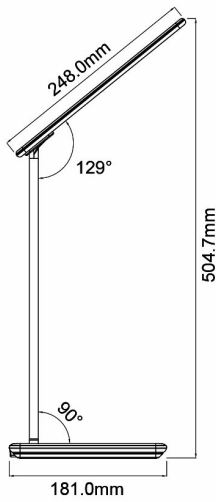

PRODUCT DATASHEET

MODEL NO

BK01-02680

DESCRIPTION

BRY-LB145-5W-WHT-CCT TUNABLE-DESK LAMP

General Characteristics

Model No	:	BK01-02680
Main Family	:	Decorative LED
Sub Family	:	LED Desk Lamp
Type	:	Desk
Body Color	:	White
Lamp Shape	:	Non-Directional
Dimmable	:	Dimmable
Light Source	:	LED
Warranty	:	2 years
Class	:	Class II
IP	:	IP20

Electrical Characteristics

Lifetime	:	20000 h
Voltage	:	5VDC
Power Factor	:	>0,5
Material	:	ABS
Working Temperature	:	-20 C+40 C

Package Informations

N.W.	:	4,60 kgs
G.W.	:	6,55 kgs
PCS/CTN	:	10 pcs
Length	:	470 mm
Width	:	255 mm
Height	:	285 mm
EAN	:	5949097725272

Product Characteristics

Wattage	:	5 w
Color Temperature	:	3IN1
Quse Lumen	:	500 lm
Color Rendering Index (CRI)	:	>80
Energy Efficiency Level	:	F
Beam Angle	:	120° Degrees
Color Category	:	3IN1

Dimensions & Weight

P. Length	:	180 mm
P. Width	:	120 mm
P. Height	:	505 mm
Weight	:	460 gr