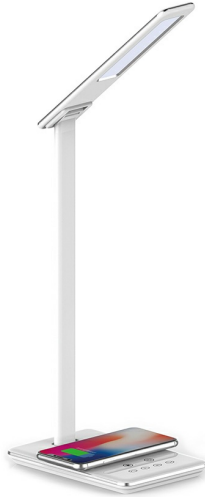

PRODUCT DATASHEET

MODEL NO

BK01-02680

DESCRIPTION

BRY-LB145-5W-WHT-CCT TUNABLE-DESK LAMP

General Characteristics

Model No	:	BK01-02680
Main Family	:	Decorative LED
Sub Family	:	LED Desk Lamp
Type	:	Desk
Body Color	:	White
Lamp Shape	:	Non-Directional
Dimmable	:	Dimmable
Light Source	:	LED
Warranty	:	2 years
Class	:	Class II
IP	:	IP20

Electrical Characteristics

Lifetime	:	20000 h
Voltage	:	5VDC
Power Factor	:	>0,5
Material	:	ABS
Working Temperature	:	-20 C+40 C

Package Informations

N.W.	:	4,60 kgs
G.W.	:	6,55 kgs
PCS/CTN	:	10 pcs
Length	:	470 mm
Width	:	255 mm
Height	:	285 mm
EAN	:	5949097725272

Product Characteristics

Wattage	:	5 w
Color Temperature	:	3IN1
Quse Lumen	:	500 lm
Color Rendering Index (CRI)	:	>80
Energy Efficiency Level	:	F
Beam Angle	:	120° Degrees
Color Category	:	3IN1

Dimensions & Weight

P. Length	:	180 mm
P. Width	:	120 mm
P. Height	:	505 mm
Weight	:	460 gr