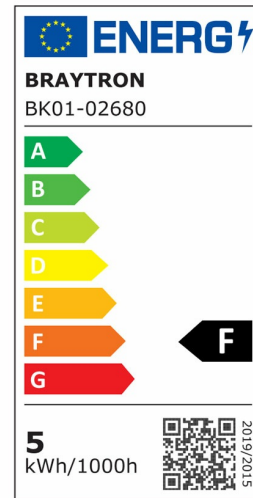

PRODUCT DATASHEET

MODEL NO

BK01-02680

DESCRIPTION

BRY-LB145-5W-WHT-CCT TUNABLE-DESK LAMP

General Characteristics

Model No	:	BK01-02680
Main Family	:	Decorative LED
Sub Family	:	LED Desk Lamp
Type	:	Desk
Body Color	:	White
Lamp Shape	:	Non-Directional
Dimmable	:	Dimmable
Light Source	:	LED
Warranty	:	2 years
Class	:	Class II
IP	:	IP20

Electrical Characteristics

Lifetime	:	20000 h
Voltage	:	5VDC
Power Factor	:	>0,5
Material	:	ABS
Working Temperature	:	-20 C+40 C

Package Informations

N.W.	:	4,60 kgs
G.W.	:	6,55 kgs
PCS/CTN	:	10 pcs
Length	:	470 mm
Width	:	255 mm
Height	:	285 mm
EAN	:	5949097725272

Product Characteristics

Wattage	:	5 w
Color Temperature	:	3IN1
Quse Lumen	:	500 lm
Color Rendering Index (CRI)	:	>80
Energy Efficiency Level	:	F
Beam Angle	:	120° Degrees
Color Category	:	3IN1

Dimensions & Weight