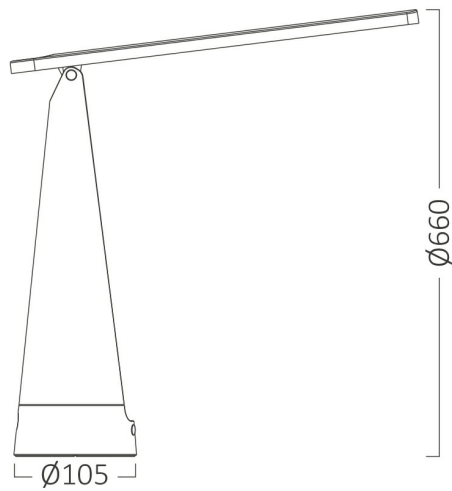

PRODUCT DATASHEET

MODEL NO

BK01-02110

DESCRIPTION

BRY-LB140-8W-WHT-5000K-DESK LAMP

General Characteristics

Model No	:	BK01-02110
Main Family	:	Decorative LED
Sub Family	:	LED Desk Lamp
Type	:	Desk
Body Color	:	White
Lamp Shape	:	Non-Directional
Dimmable	:	Dimmable
Light Source	:	LED
Warranty	:	2 years
Class	:	Class II
IP	:	IP20

Electrical Characteristics

Lifetime	:	20000 h
Voltage	:	24VDC
Power Factor	:	>0,5
Material	:	ABS
Working Temperature	:	-20 C+40 C

Package Informations

N.W.	:	3,75 kgs
G.W.	:	5,55 kgs
PCS/CTN	:	6 pcs
Length	:	400 mm
Width	:	275 mm
Height	:	485 mm
EAN	:	5949097722271

Product Characteristics

Wattage	:	8 w
Color Temperature	:	5000K
Quse Lumen	:	700 lm
Color Rendering Index (CRI)	:	>80
Energy Efficiency Level	:	G
Beam Angle	:	120° Degrees
Color Category	:	Cool White

Dimensions & Weight

P. Length	:	105 mm
P. Width	:	105 mm
P. Height	:	660 mm
Weight	:	625 gr